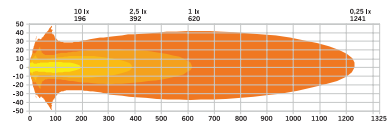

XPERIENCE MODE

SIBERIA X DRIVING LIGHT 7'' LED WHITE AND AMBER POSITION LIGHT