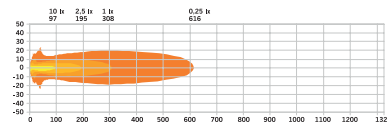

strands®

-lighting division

✓ HELLO FUNCTION

✓ 1 LUX @ + 600 M

BLACK AND YELLOW
COVER INCLUDED
CUSTOMIZED ILLUMINATION

E-MODE

XPERIENCE MODE

SIBERIA X DRIVING LIGHT 7'' LED WHITE AND AMBER POSITION LIGHT

XPERIENCE-MODE

Consumption 96W
Actual lumen 7430 lm
1 lux @ 620 m

E-MODE

Consumption 22W
Actual lumen 1640 lm
1 lux @ 308 m

Voltage

10-32V DC
6W

Consumption,
White position light
Consumption,
Amber position light
Function

6,8W

High beam, White and
amber position light,
separate hello function
5700K

Color temperature
Beam pattern
IP-Class
Color lens
Color LED
Position light

Optimized beam
IP68/IP69K
Clear
White and amber
White and amber

Connection

Cable length
Material housing
Material lens
Length
Depth
Height
Height including bracket
Operating temperature
E-approved

DT-4

150 mm
Aluminium
Polycarbonate
173,4 mm
83,3 mm
169,6 mm
191,6 mm
-30°C - +65°C
ECE R148 (R7),
R149 (R112)
20
ECE R10, CISPR25
Class 3

Ref

EMC-certificate

Part No. 270960