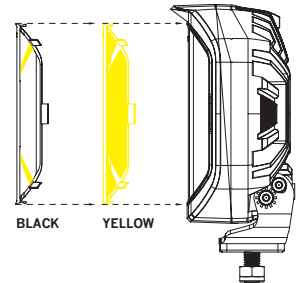

# strands®

-lighting division

✓ HELLO FUNCTION

✓ 1 LUX @ + 600 M

BLACK AND YELLOW  
COVER INCLUDED  
CUSTOMIZED ILLUMINATION

### Voltage

10-32V DC  
6W

Consumption,  
White position light  
Consumption,  
Amber position light  
Function

6,8W

High beam, White and  
amber position light,  
separate hello function  
5700K

Color temperature  
Beam pattern  
IP-Class  
Color lens  
Color LED  
Position light