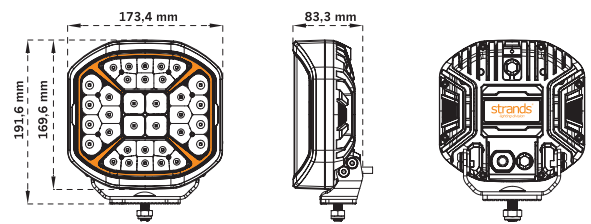

# strands®

-lighting division

✓ HELLO FUNCTION

✓ 1 LUX @ + 600 M

BLACK AND YELLOW  
COVER INCLUDED  
CUSTOMIZED ILLUMINATION

## SIBERIA X DRIVING LIGHT 7'' LED WHITE AND AMBER POSITION LIGHT

### Voltage

10-32V DC  
6W

Consumption,  
White position light  
Consumption,  
Amber position light  
Function

6,8W

High beam, White and  
amber position light,  
separate hello function  
5700K

Color temperature  
Beam pattern  
IP-Class  
Color lens  
Color LED  
Position light

### DT-4

150 mm  
Aluminium  
Polycarbonate  
173,4 mm  
83,3 mm  
169,6 mm  
191,6 mm  
-30°C - +65°C  
ECE R148 (R7),  
R149 (R112)  
20  
ECE R10, CISPR25  
Class 3