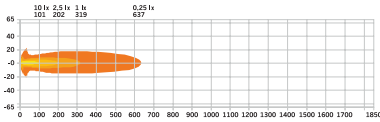

strands®

-lighting division

✓ HELLO FUNCTION

✓ 1 LUX @ + 800 M

BLACK AND YELLOW
COVER INCLUDED
CUSTOMIZED ILLUMINATION

E-MODE

XPERIENCE MODE

SIBERIA X DRIVING LIGHT 9" LED WHITE AND AMBER POSITION LIGHT

XPERIENCE-MODE

Consumption 164W
Actual lumen 13 350 lm
1 lux @ 881 m

E-MODE

Consumption 19W
Actual lumen 1430 lm
1 lux @ 319 m

Voltage 10-32V DC
Consumption, 6,9W
White position light
Consumption, 7,1W
Amber position light
Function High beam, White and amber position light, separate hello function 5700K
Color temperature
Beam pattern Long-distance beam
IP-Class IP68/IP69K
Color lens Clear
Color LED White and amber
Position light White and amber

Connection DT-4
Cable length 150 mm
Material housing Aluminium
Material lens Polycarbonate
Length 220,4 mm
Depth 99,3 mm
Height 212,9 mm
Height including bracket 233,1 mm
Operating temperature -30°C - +65°C
E-approved ECE R148 (R7), R149 (R112)
Ref 20
EMC-certificate ECE R10, CISPR25 Class 3