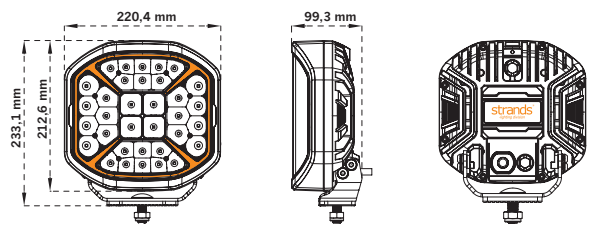

strands®

-lighting division

✓ HELLO FUNCTION

✓ 1 LUX @ + 800 M

BLACK AND YELLOW
COVER INCLUDED
CUSTOMIZED ILLUMINATION

E-MODE

XPERIENCE MODE

SIBERIA X DRIVING LIGHT 9" LED WHITE AND AMBER POSITION LIGHT

XPERIENCE-MODE

Consumption 164W
Actual lumen 13 350 lm
1 lux @ 881 m

E-MODE

Consumption 19W
Actual lumen 1430 lm
1 lux @ 319 m

Voltage 10-32V DC
Consumption, 6,9W
White position light
Consumption, 7,1W
Amber position light
Function High beam, White and amber position light, separate hello function 5700K
Color temperature
Beam pattern Long-distance beam
IP-Class IP68/IP69K
Color lens Clear
Color LED White and amber
Position light White and amber

Connection DT-4
Cable length 150 mm
Material housing Aluminium
Material lens Polycarbonate
Length 220,4 mm
Depth 99,3 mm
Height 212,9 mm
Height including bracket 233,1 mm
Operating temperature -30°C - +65°C
E-approved ECE R148 (R7), R149 (R112)
Ref 20
EMC-certificate ECE R10, CISPR25 Class 3