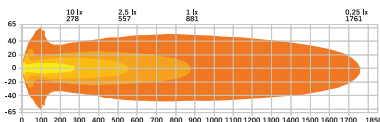

strands®

-lighting division

✓ HELLO FUNCTION

✓ 1 LUX @ + 800 M

BLACK AND YELLOW
COVER INCLUDED
CUSTOMIZED ILLUMINATION

E-MODE

XPERIENCE MODE

SIBERIA X DRIVING LIGHT 9" LED WHITE AND AMBER POSITION LIGHT

XPERIENCE-MODE

Consumption 164W
Actual lumen 13 350 lm
1 lux @ 881 m

E-MODE

Consumption 19W
Actual lumen 1430 lm
1 lux @ 319 m

Voltage 10-32V DC
Consumption, 6,9W
White position light
Consumption, 7,1W
Amber position light
Function High beam, White and amber position light, separate hello function 5700K
Color temperature
Beam pattern Long-distance beam
IP-Class IP68/IP69K
Color lens Clear
Color LED White and amber
Position light White and amber

Connection DT-4
Cable length 150 mm
Material housing Aluminium
Material lens Polycarbonate
Length 220,4 mm
Depth 99,3 mm
Height 212,9 mm
Height including bracket 233,1 mm
Operating temperature -30°C - +65°C
E-approved ECE R148 (R7), R149 (R112)
Ref 20
EMC-certificate ECE R10, CISPR25 Class 3