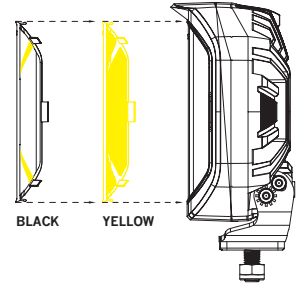

strands®

-lighting division

✓ HELLO FUNCTION

✓ 1 LUX @ + 800 M

BLACK AND YELLOW
COVER INCLUDED
CUSTOMIZED ILLUMINATION

E-MODE

XPERIENCE MODE

SIBERIA X DRIVING LIGHT 9" LED WHITE AND AMBER POSITION LIGHT

XPERIENCE-MODE

Consumption 164W
Actual lumen 13 350 lm
1 lux @ 881 m

E-MODE

Consumption 19W
Actual lumen 1430 lm
1 lux @ 319 m

Voltage 10-32V DC
Consumption, 6,9W
White position light
Consumption, 7,1W
Amber position light
Function High beam, White and amber position light, separate hello function 5700K
Color temperature
Beam pattern Long-distance beam
IP-Class IP68/IP69K
Color lens Clear
Color LED White and amber
Position light White and amber

Connection DT-4
Cable length 150 mm
Material housing Aluminium
Material lens Polycarbonate
Length 220,4 mm
Depth 99,3 mm
Height 212,9 mm
Height including bracket 233,1 mm
Operating temperature -30°C - +65°C
E-approved ECE R148 (R7), R149 (R112)
Ref 20
EMC-certificate ECE R10, CISPR25 Class 3