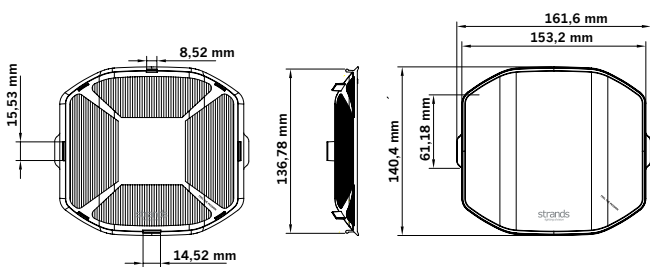

strands[®]

-lighting division

E-MODE

Xperience mode

SIBERIA X COVER CLEAR 7"

FITS TO PART NO.: 270960

XPERIENCE-MODE

Actual lumen 6820 lm
1 lux @ 500 m

E-MODE

Actual lumen 1640 lm
1 lux @ 308 m

Function Flood reflector lens
Beam pattern Optimized beam
Color lens Clear
Material lens Polycarbonate
Length 161,6 mm
Depth 26,33 mm
Height 140,4 mm

Part No. 270963