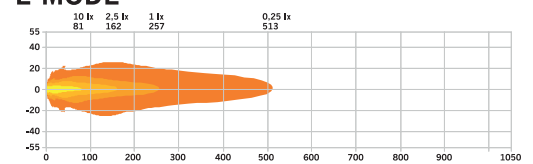

strands[®]

-lighting division

E-MODE

Xperience mode

SIBERIA X COVER CLEAR 7"

FITS TO PART NO.: 270960

XPERIENCE-MODE

Actual lumen 6820 lm
1 lux @ 500 m

E-MODE

Actual lumen 1640 lm
1 lux @ 308 m

Function Flood reflector lens
Beam pattern Optimized beam
Color lens Clear
Material lens Polycarbonate
Length 161,6 mm
Depth 26,33 mm
Height 140,4 mm

Part No. 270963