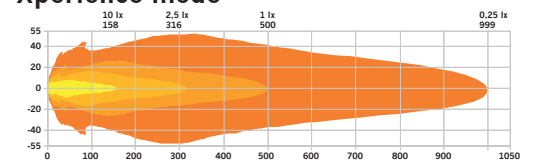

strands[®]

-lighting division

E-MODE

Xperience mode

SIBERIA X COVER CLEAR 7"

FITS TO PART NO.: 270960

XPERIENCE-MODE

Actual lumen 6820 lm
1 lux @ 500 m

E-MODE

Actual lumen 1640 lm
1 lux @ 308 m

Function Flood reflector lens
Beam pattern Optimized beam
Color lens Clear
Material lens Polycarbonate
Length 161,6 mm
Depth 26,33 mm
Height 140,4 mm

Part No. 270963