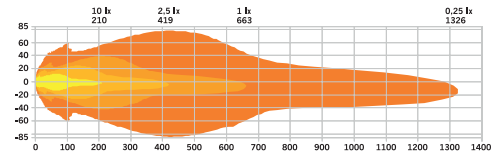

XPERIENCE MODE

SIBERIA X COVER CLEAR 9''

FITS TO PART NO.: 270961

XPERIENCE-MODE

Actual lumen 12 170 lm
1 lux @ 663 m

E-MODE

Actual lumen 1350 lm
1 lux @ 260 m

Function Flood reflector lens
Beam pattern Extended beam
Color lens Clear
Material lens Polycarbonate
Length 207,4 mm
Depth 32,63 mm
Height 181,59 mm