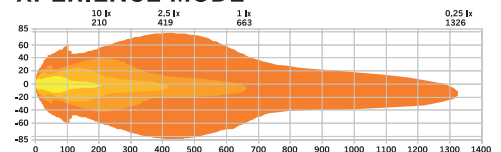

E-MODE

XPERIENCE MODE

SIBERIA X COVER YELLOW FLOOD LENS 9''

FITS TO PART NO.: 270961

XPERIENCE-MODE

Actual lumen 12 170 lm
1 lux @ 663 m

E-MODE

Actual lumen 1350 lm
1 lux @ 260 m

Function Flood reflector lens
Beam pattern Extended beam
Color lens Clear
Material lens Polycarbonate
Length 207,4 mm
Depth 32,63 mm
Height 181,59 mm