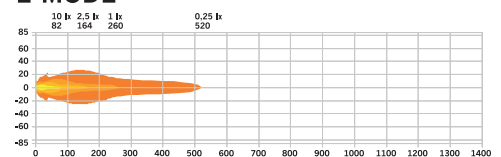

E-MODE

XPERIENCE MODE

SIBERIA X COVER YELLOW FLOOD LENS 9''

FITS TO PART NO.: 270961

XPERIENCE-MODE

Actual lumen 12 170 lm
1 lux @ 663 m

E-MODE

Actual lumen 1350 lm
1 lux @ 260 m

Function Flood reflector lens
Beam pattern Extended beam
Color lens Clear
Material lens Polycarbonate
Length 207,4 mm
Depth 32,63 mm
Height 181,59 mm