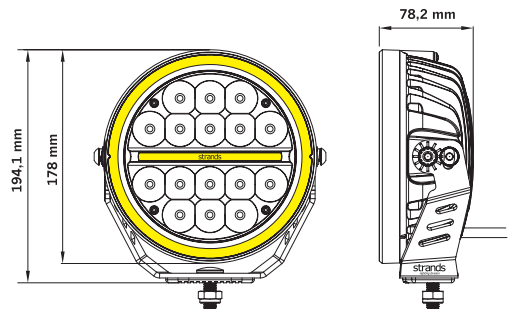

strands®

-lighting division

✓ HELLO FUNCTION

✓ 1 LUX @ + 660 M

E-MODE

XPERIENCE MODE

SIBERIA XP DRIVING LIGHT 7" LED WHITE AND YELLOW POSITION LIGHT

XPERIENCE-MODE

Consumption 77W
Actual lumen 5710 lm
1 lux @ 662 m

E-MODE

Consumption 22W
Actual lumen 1540 lm
1 lux @ 342 m

Voltage

9-40V DC
5,2W

Consumption,
White position light
Consumption,
Yellow position light
Function

5,2W

High beam, White and
yellow position light,
separate hello function
5700K

Color temperature
Beam pattern
IP-Class
Color lens
Color LED
Position light

Extended beam
IP68/IP69K
Clear
White and Yellow
White and Yellow

Connection

Cable length
Material housing
Material lens
Length
Depth
Height
Height including bracket
Diameter
Operating temperature
E-approved

DT-4
150 mm
Aluminium
Polycarbonate
178 mm
78,2 mm
178 mm
194,1 mm
178 mm
-30°C - +65°C
ECE R149 (R112),
R148 (R7)