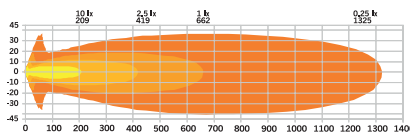

strands®

-lighting division

✓ HELLO FUNCTION

✓ 1 LUX @ + 660 M

E-MODE

XPERIENCE MODE

SIBERIA XP DRIVING LIGHT 7" LED WHITE AND YELLOW POSITION LIGHT

XPERIENCE-MODE

Consumption 77W
Actual lumen 5710 lm
1 lux @ 662 m

E-MODE

Consumption 22W
Actual lumen 1540 lm
1 lux @ 342 m

Voltage

9-40V DC
5,2W

Consumption,
White position light
Consumption,
Yellow position light
Function

5,2W

High beam, White and
yellow position light,
separate hello function
5700K

Color temperature
Beam pattern
IP-Class
Color lens
Color LED
Position light

Extended beam
IP68/IP69K
Clear
White and Yellow
White and Yellow

Connection

Cable length
Material housing
Material lens
Length
Depth
Height
Height including bracket
Diameter
Operating temperature
E-approved

DT-4
150 mm
Aluminium
Polycarbonate
178 mm
78,2 mm
178 mm
194,1 mm
178 mm
-30°C - +65°C
ECE R149 (R112),
R148 (R7)