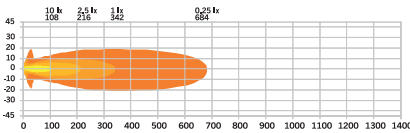

strands®

-lighting division

✓ HELLO FUNCTION

✓ 1 LUX @ + 660 M

E-MODE

XPERIENCE MODE

SIBERIA XP DRIVING LIGHT 7" LED WHITE AND YELLOW POSITION LIGHT

XPERIENCE-MODE

Consumption 77W
Actual lumen 5710 lm
1 lux @ 662 m

E-MODE

Consumption 22W
Actual lumen 1540 lm
1 lux @ 342 m

Voltage

9-40V DC
5,2W

Consumption,
White position light
Consumption,
Yellow position light
Function