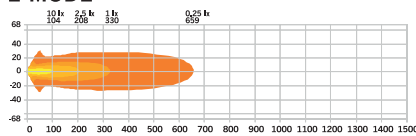

strands®

-lighting division

✓ HELLO FUNCTION

✓ 1 LUX @ +700 M

E-MODE

XPERIENCE MODE

SIBERIA XP DRIVING LIGHT 9'' LED WHITE AND YELLOW POSITION LIGHT

XPERIENCE-MODE

Consumption 144W
Actual lumen 15 030 lm
1 lux @ 711 m

E-MODE

Consumption 31W
Actual lumen 3080 lm
1 lux @ 330 m

Voltage

11-40V DC
5,4W

Consumption,
White position light
Consumption,
Yellow position light
Function

5,4W
High beam, White and yellow position light, separate hello function
5700K

Color temperature
Beam pattern
IP-Class
Color lens
Color LED
Position light

Long-distance beam
IP68/IP69K
Clear
White and Yellow
White and Yellow

Connection

Cable length
Material housing
Material lens
Length
Depth
Height
Height including bracket
Diameter
Operating temperature
E-approved

Ref
EMC-certificate

DT-4
150 mm
Aluminium
Polycarbonate
228,6 mm
86,7 mm
228,6 mm
244,4 mm
228,6
-30°C - +65°C
ECE R149 (R112),
R148 (R7)
20
ECE R10