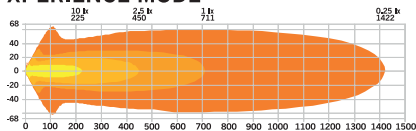

strands®

-lighting division

✓ HELLO FUNCTION

✓ 1 LUX @ +700 M

E-MODE

XPERIENCE MODE

SIBERIA XP DRIVING LIGHT 9'' LED WHITE AND YELLOW POSITION LIGHT

XPERIENCE-MODE

Consumption 144W
Actual lumen 15 030 lm
1 lux @ 711 m

E-MODE

Consumption 31W
Actual lumen 3080 lm
1 lux @ 330 m

Voltage

11-40V DC
5,4W

Consumption,
White position light
Consumption,
Yellow position light
Function

5,4W
High beam, White and yellow position light, separate hello function
5700K

Color temperature
Beam pattern
IP-Class
Color lens
Color LED
Position light

Long-distance beam
IP68/IP69K
Clear
White and Yellow
White and Yellow

Connection

Cable length
Material housing
Material lens
Length
Depth
Height
Height including bracket
Diameter
Operating temperature
E-approved

Ref
EMC-certificate

DT-4
150 mm
Aluminium
Polycarbonate
228,6 mm
86,7 mm
228,6 mm
244,4 mm
228,6
-30°C - +65°C
ECE R149 (R112),
R148 (R7)
20
ECE R10