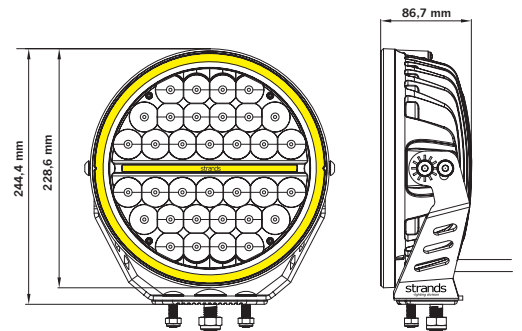

strands®

-lighting division

✓ HELLO FUNCTION

✓ 1 LUX @ +700 M

E-MODE

XPERIENCE MODE

SIBERIA XP DRIVING LIGHT 9'' LED WHITE AND YELLOW POSITION LIGHT

XPERIENCE-MODE

Consumption 144W
Actual lumen 15 030 lm
1 lux @ 711 m

E-MODE

Consumption 31W
Actual lumen 3080 lm
1 lux @ 330 m

Voltage

11-40V DC
5,4W

Consumption,
White position light
Consumption,
Yellow position light
Function

5,4W
High beam, White and yellow position light, separate hello function
5700K

Color temperature
Beam pattern
IP-Class
Color lens
Color LED
Position light

Long-distance beam
IP68/IP69K
Clear
White and Yellow
White and Yellow

Connection

Cable length
Material housing
Material lens
Length
Depth
Height
Height including bracket
Diameter
Operating temperature
E-approved

Ref
EMC-certificate

DT-4
150 mm
Aluminium
Polycarbonate
228,6 mm
86,7 mm
228,6 mm
244,4 mm
228,6
-30°C - +65°C
ECE R149 (R112),
R148 (R7)
20
ECE R10