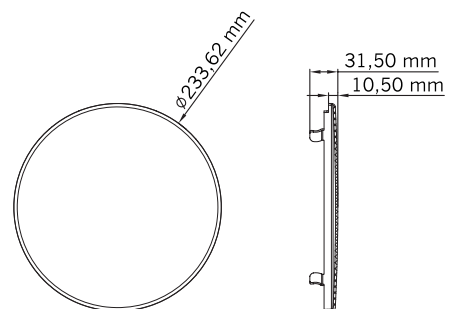

## SIBERIA NR LENS COVER 9''

FITS TO PART NO.: 809188, 809190, 809200, 809208, 809209, 270992

PART NO.	809176	809177
MATERIAL	Polycarbonate	Polycarbonate
COLOR LENS	Dark cover	Yellow cover
DIAMETER	233,62 mm	233,62 mm
WIDTH	10,50 mm	10,50 mm
WEIGHT	180g	180g