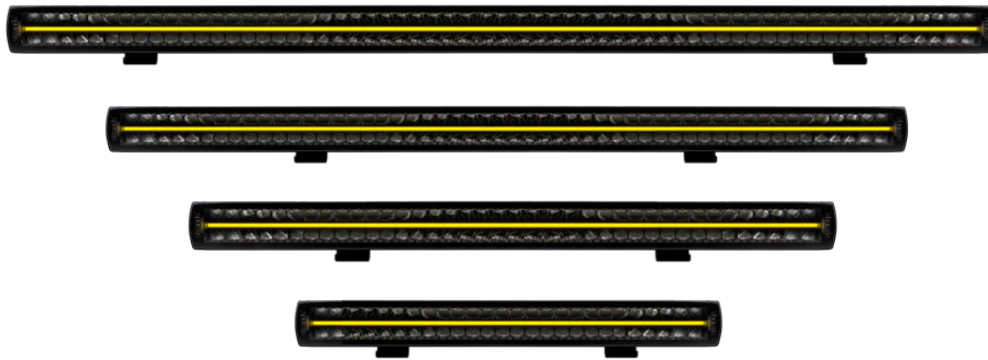

strands®

-lighting division

SIBERIA XP DRC

PART NO.	809431	809432	809433	809434
VOLTAGE	10-32V DC	10-32V DC	10-32V DC	10-32V DC
CONSUMPTION, XPERIENCE-MODE	184W	242W	334W	404W
CONSUMPTION, E-MODE	45W	55W	65W	75W
ACTUAL LUMEN, XPERIENCE-MODE	13 030 lm	18 590 lm	24 800 lm	28 100 lm
ACTUAL LUMEN, E-MODE	3100 lm	3500 lm	3450 lm	3425 lm
1 LUX @, XPERIENCE-MODE	616 m	610 m	688 m	714 m
1 LUX @, E-MODE	322 m	358 m	342 m	366 m
COLOR TEMPERATURE	5700K	5700K	5700K	5700K
BEAM PATTERN	Extended beam	Extended beam	Extended beam	Long-distance beam
IP-CLASS	IP68/IP69K	IP68/IP69K	IP68/IP69K	IP68/IP69K
COLOR LENS	Clear	Clear	Clear	Clear
HELLO FUNCTION	Yes	Yes	Yes	Yes
POSITION LIGHT	White and Yellow	White and Yellow	White and Yellow	White and Yellow
CONNECTION	Cable	Cable	Cable	Cable
CABLE LENGTH	2500 mm	2500 mm	2500 mm	2500 mm
MATERIAL HOUSING	Aluminium	Aluminium	Aluminium	Aluminium
MATERIAL LENS	Polycarbonate	Polycarbonate	Polycarbonate	Polycarbonate
LENGTH	566,8 mm	823,5 mm	1078,7 mm	1281,2 mm
DEPTH	83,4 mm	97,8 mm	117,8 mm	137,7 mm
HEIGHT	76 mm	76 mm	76 mm	76 mm
HEIGHT INCLUDING BRACKET	96,6 mm	96,6 mm	96,6 mm	96,6 mm
OPERATING TEMPERATURE	-35°C · +65°C	-35°C · +65°C	-35°C · +65°C	-35°C · +65°C
E-APPROVED	No	No	No	No
EMC-CERTIFICATE	ECE R10	ECE R10	ECE R10	ECE R10