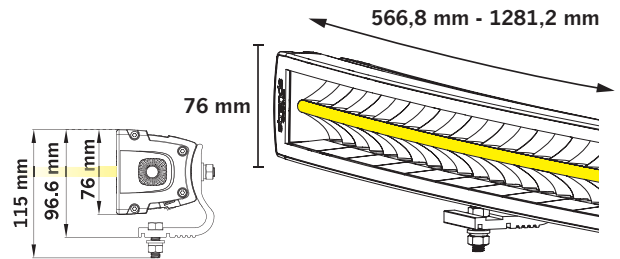

strands®

-lighting division

SIBERIA XP DRC

PART NO.	809431	809432	809433	809434
VOLTAGE	10-32V DC	10-32V DC	10-32V DC	10-32V DC
CONSUMPTION, XPERIENCE-MODE	184W	242W	334W	404W
CONSUMPTION, E-MODE	45W	55W	65W	75W
ACTUAL LUMEN, XPERIENCE-MODE	13 030 lm	18 590 lm	24 800 lm	28 100 lm
ACTUAL LUMEN, E-MODE	3100 lm	3500 lm	3450 lm	3425 lm
1 LUX @, XPERIENCE-MODE	616 m	610 m	688 m	714 m
1 LUX @, E-MODE	322 m	358 m	342 m	366 m
COLOR TEMPERATURE	5700K	5700K	5700K	5700K
BEAM PATTERN	Extended beam	Extended beam	Extended beam	Long-distance beam
IP-CLASS	IP68/IP69K	IP68/IP69K	IP68/IP69K	IP68/IP69K
COLOR LENS	Clear	Clear	Clear	Clear
HELLO FUNCTION	Yes	Yes	Yes	Yes
POSITION LIGHT	White and Yellow	White and Yellow	White and Yellow	White and Yellow
CONNECTION	Cable	Cable	Cable	Cable
CABLE LENGTH	2500 mm	2500 mm	2500 mm	2500 mm
MATERIAL HOUSING	Aluminium	Aluminium	Aluminium	Aluminium
MATERIAL LENS	Polycarbonate	Polycarbonate	Polycarbonate	Polycarbonate
LENGTH	566,8 mm	823,5 mm	1078,7 mm	1281,2 mm
DEPTH	83,4 mm	97,8 mm	117,8 mm	137,7 mm
HEIGHT	76 mm	76 mm	76 mm	76 mm
HEIGHT INCLUDING BRACKET	96,6 mm	96,6 mm	96,6 mm	96,6 mm
OPERATING TEMPERATURE	-35°C · +65°C	-35°C · +65°C	-35°C · +65°C	-35°C · +65°C
E-APPROVED	No	No	No	No
EMC-CERTIFICATE	ECE R10	ECE R10	ECE R10	ECE R10