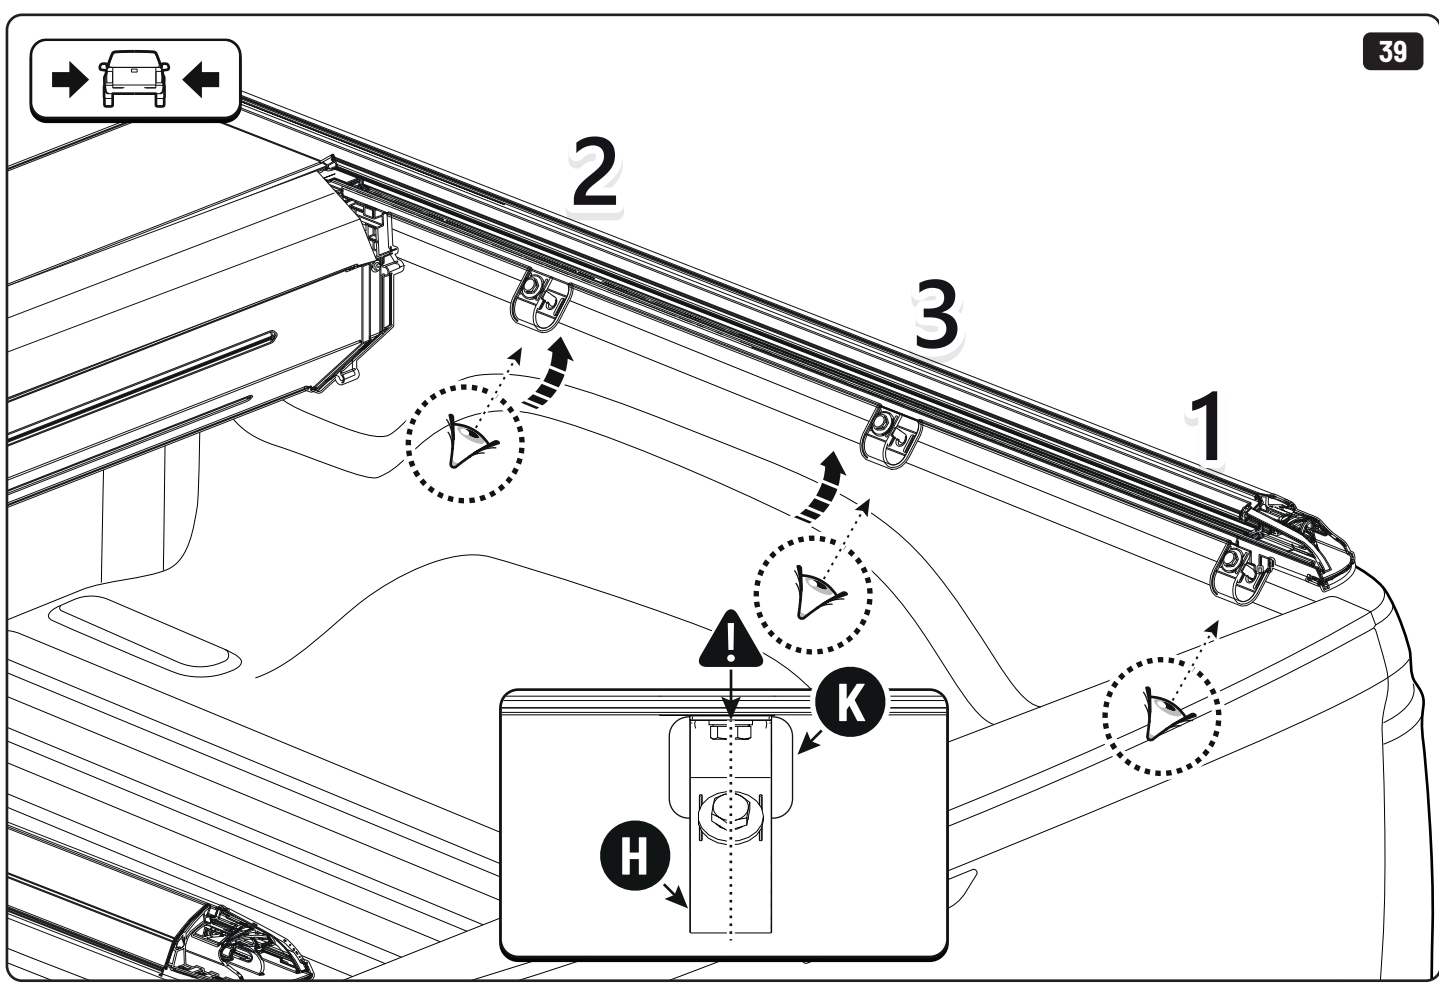

16

17

22

23

x6

EV0m Installation checklist

Steps	Page	Done by
Mounting gliding rail in canister	12	
Holes for drain	16-17	
Width + Cross measurement	23-24	
Tightening the clamp screw	25	
Mounting drain	32	

Customer Service +45 4810 2950 (08:00 - 16:00 CET)
Support info@mountaintop.dk
Website www.mountaintop.dk
Address Pedersholmparken 10, 3600 Frederikssund, Denmark