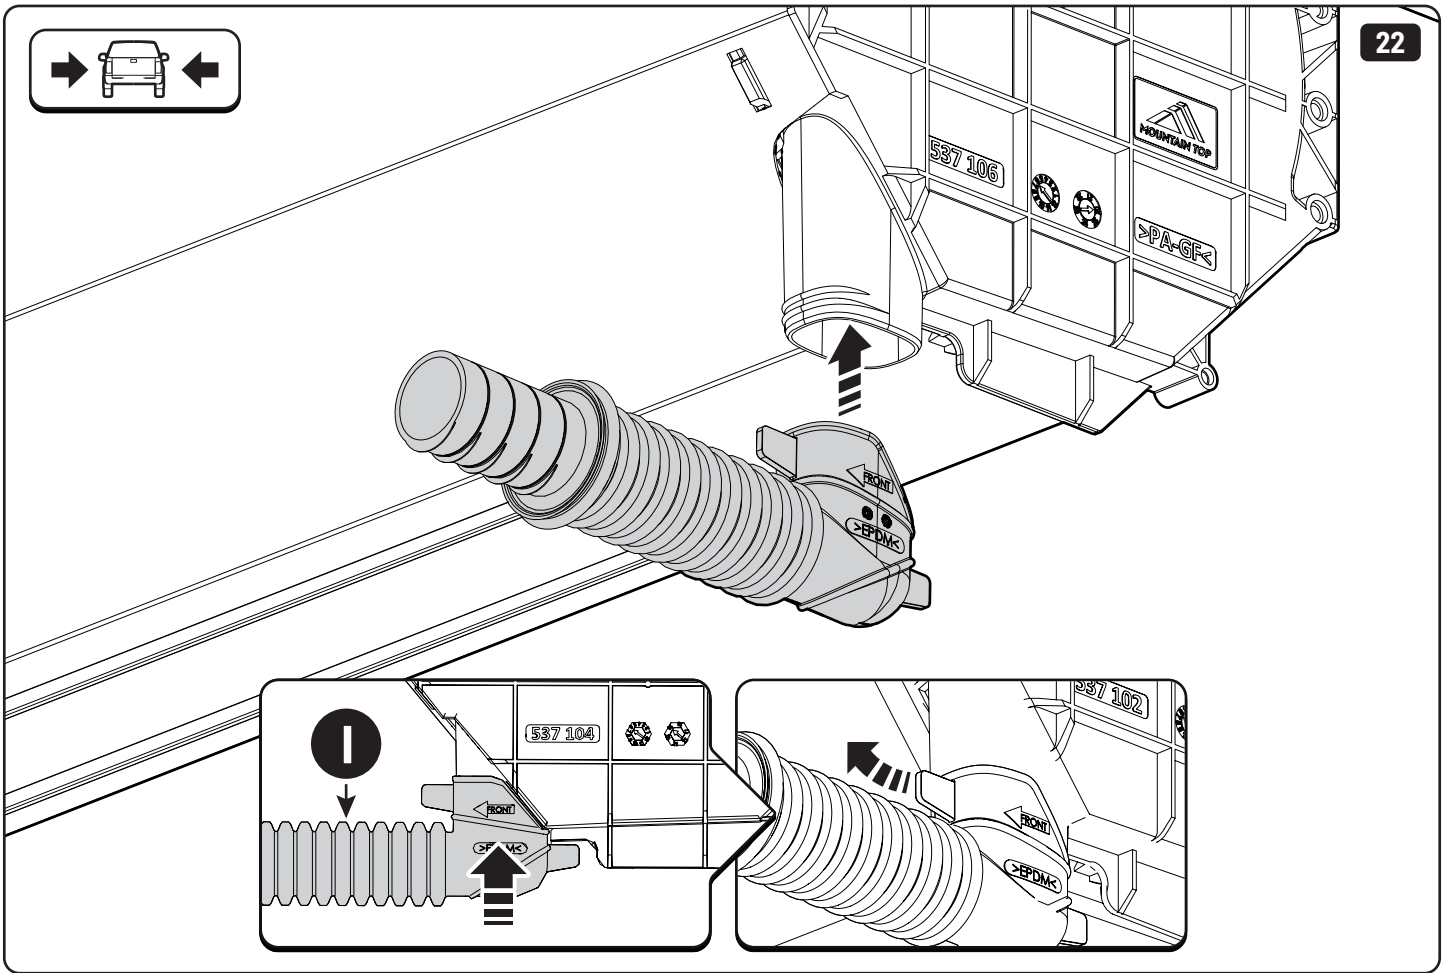

16

17

22

23

x6

EV0m Installation checklist

Steps	Page	Done by
Mounting gliding rail in canister	12	
Holes for drain	16-17	
Width + Cross measurement	23-24	
Tightening the clamp screw	25	
Mounting drain	32	

Customer Service +45 4810 2950 (08:00 - 16:00 CET)
Support info@mountaintop.dk
Website www.mountaintop.dk
Address Pedersholmparken 10, 3600 Frederikssund, Denmark