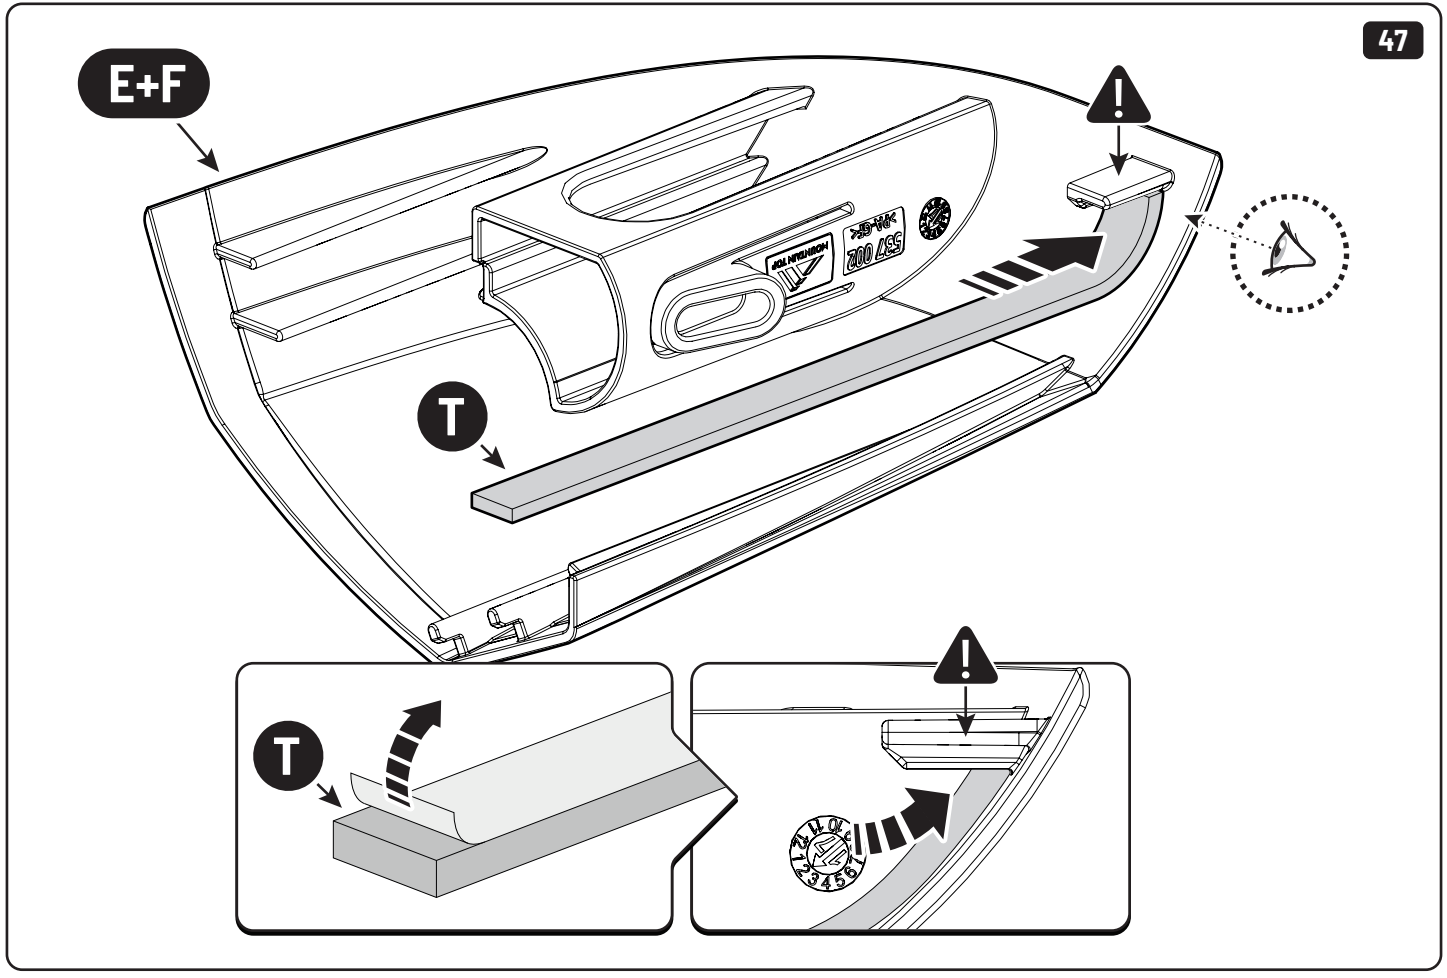

16

17

22

23

x6

EV0m Installation checklist

Steps	Page	Done by
Mounting gliding rail in canister	12	
Holes for drain	16-17	
Width + Cross measurement	23-24	
Tightening the clamp screw	25	
Mounting drain	32	

Customer Service +45 4810 2950 (08:00 - 16:00 CET)
Support info@mountaintop.dk
Website www.mountaintop.dk
Address Pedersholmparken 10, 3600 Frederikssund, Denmark