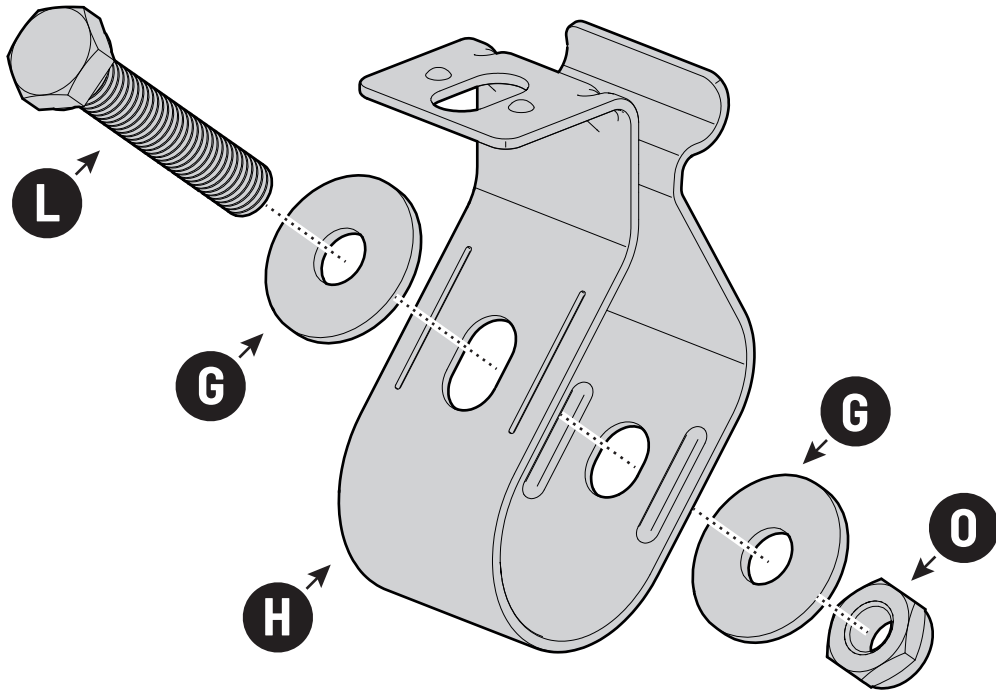

16

17

22

23

x6

EV0m Installation checklist

Steps	Page	Done by
Mounting gliding rail in canister	12	
Holes for drain	16-17	
Width + Cross measurement	23-24	
Tightening the clamp screw	25	
Mounting drain	32	

Customer Service +45 4810 2950 (08:00 - 16:00 CET)
Support info@mountaintop.dk
Website www.mountaintop.dk
Address Pedersholmparken 10, 3600 Frederikssund, Denmark