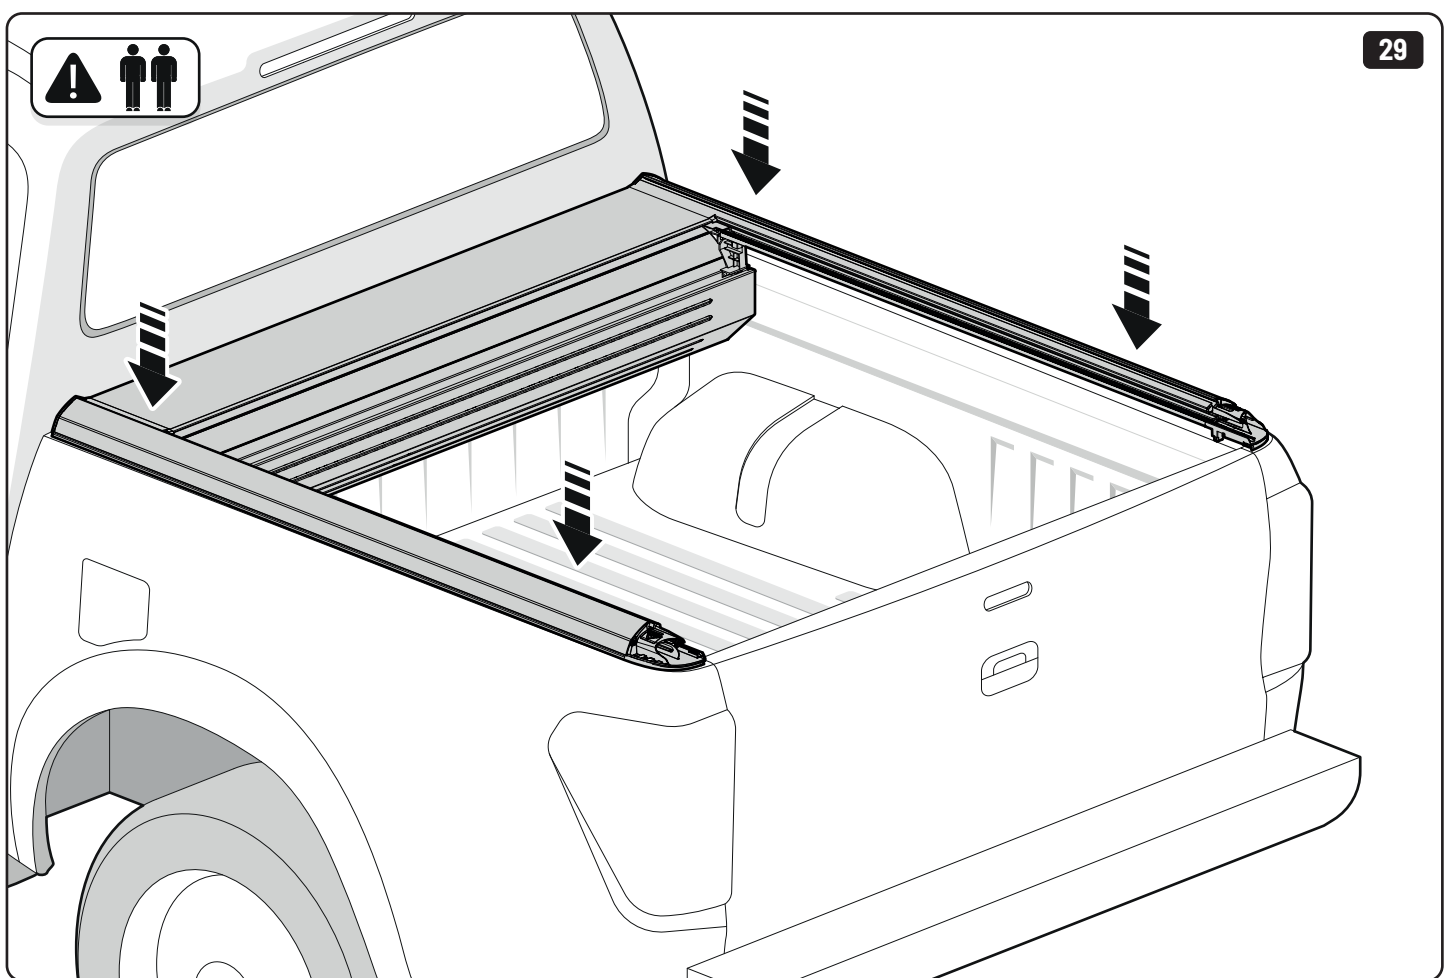

16

17

22

23

x6

EV0m Installation checklist

Steps	Page	Done by
Mounting gliding rail in canister	12	
Holes for drain	16-17	
Width + Cross measurement	23-24	
Tightening the clamp screw	25	
Mounting drain	32	

Customer Service +45 4810 2950 (08:00 - 16:00 CET)
Support info@mountaintop.dk
Website www.mountaintop.dk
Address Pedersholmparken 10, 3600 Frederikssund, Denmark