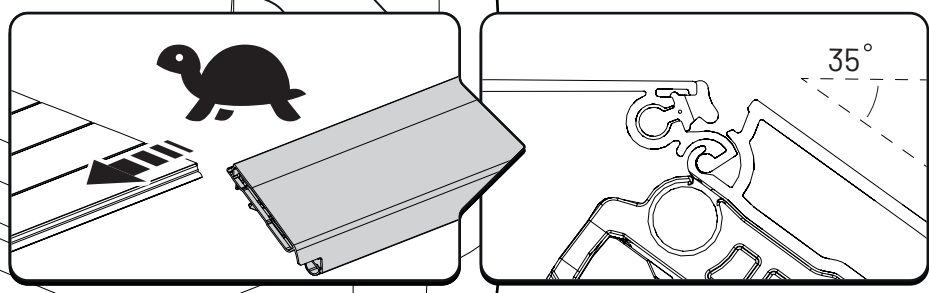

16

17

22

23

x6

EV0m Installation checklist

Steps	Page	Done by
Mounting gliding rail in canister	12	
Holes for drain	16-17	
Width + Cross measurement	23-24	
Tightening the clamp screw	25	
Mounting drain	32	

Customer Service +45 4810 2950 (08:00 - 16:00 CET)
Support info@mountaintop.dk
Website www.mountaintop.dk
Address Pedersholmparken 10, 3600 Frederikssund, Denmark