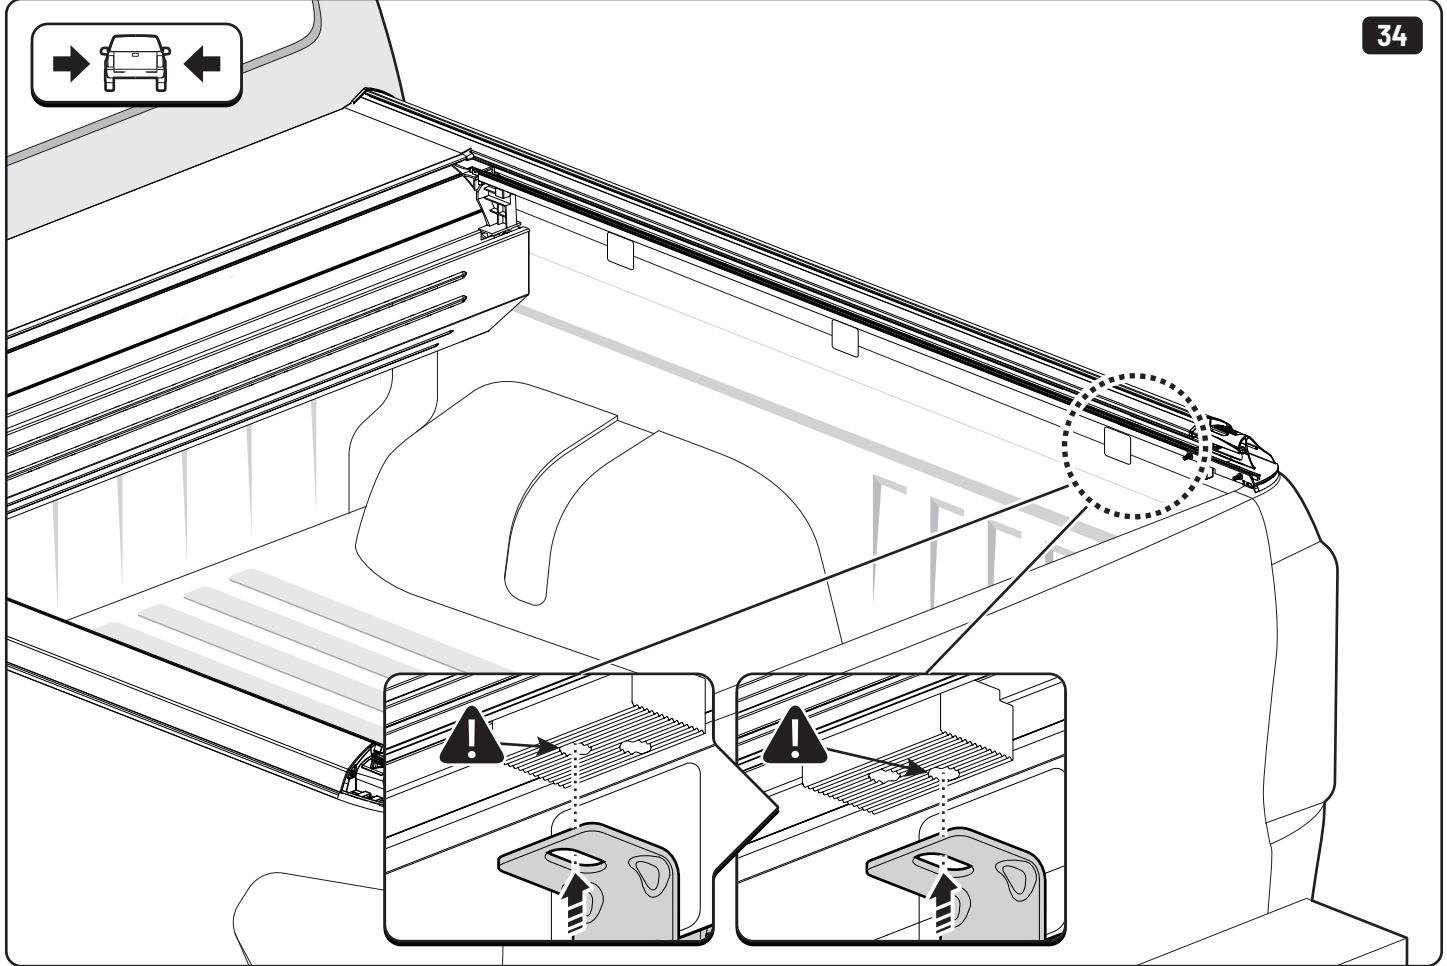

16

17

22

23

x6

EV0m Installation checklist

Steps	Page	Done by
Mounting gliding rail in canister	12	
Holes for drain	16-17	
Width + Cross measurement	23-24	
Tightening the clamp screw	25	
Mounting drain	32	

Customer Service +45 4810 2950 (08:00 - 16:00 CET)
Support info@mountaintop.dk
Website www.mountaintop.dk
Address Pedersholmparken 10, 3600 Frederikssund, Denmark