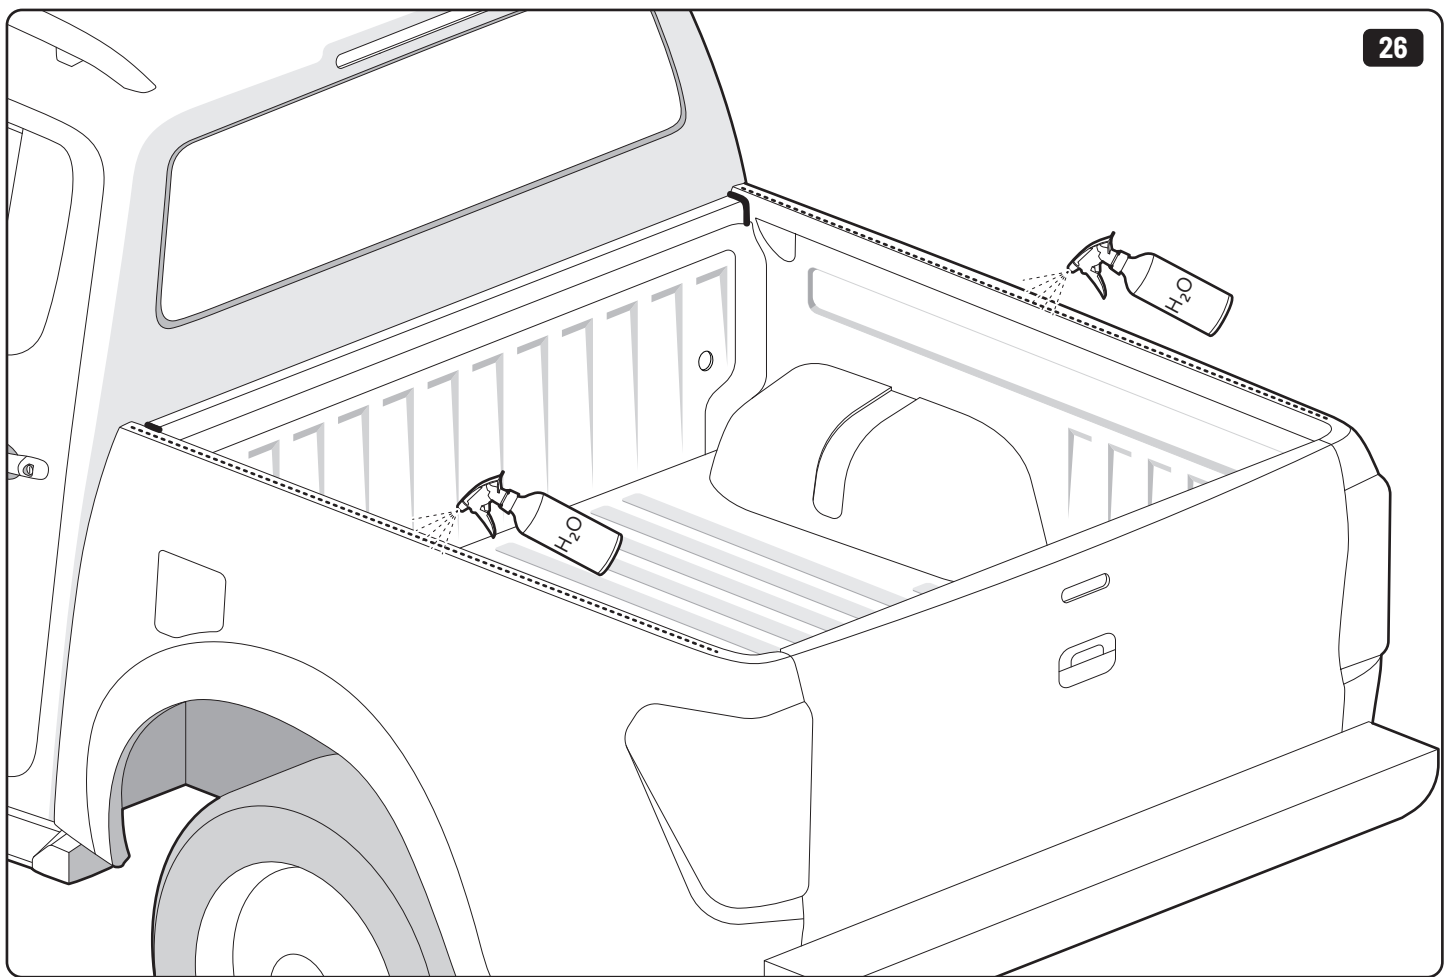

16

17

22

23

x6

EV0m Installation checklist

Steps	Page	Done by
Mounting gliding rail in canister	12	
Holes for drain	16-17	
Width + Cross measurement	23-24	
Tightening the clamp screw	25	
Mounting drain	32	

Customer Service +45 4810 2950 (08:00 - 16:00 CET)
Support info@mountaintop.dk
Website www.mountaintop.dk
Address Pedersholmparken 10, 3600 Frederikssund, Denmark