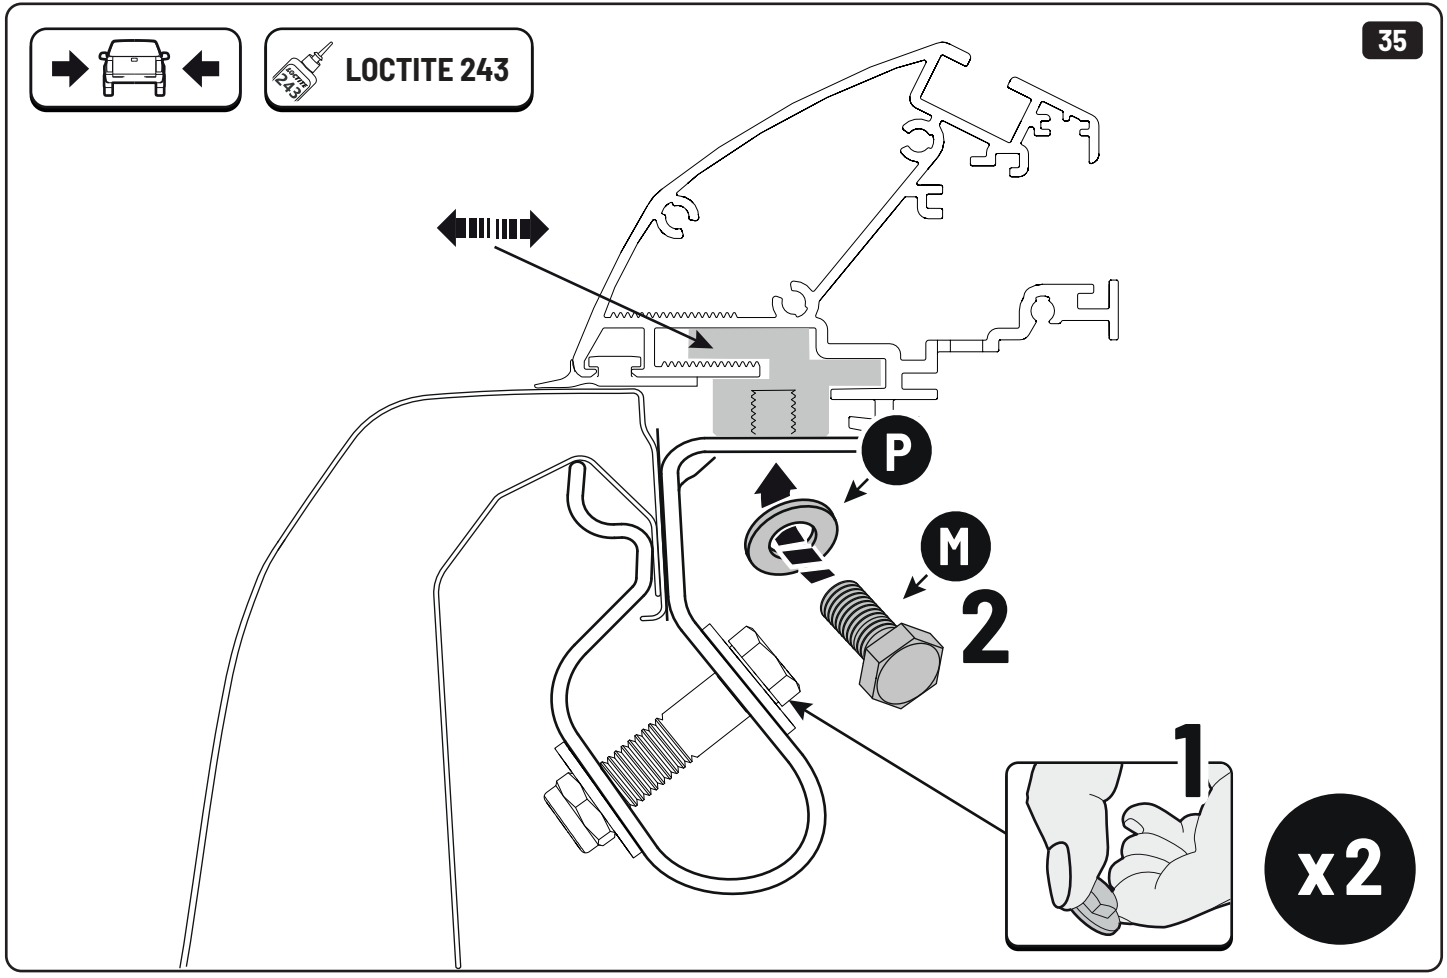

16

17

22

23

x6

EV0m Installation checklist

Steps	Page	Done by
Mounting gliding rail in canister	12	
Holes for drain	16-17	
Width + Cross measurement	23-24	
Tightening the clamp screw	25	
Mounting drain	32	

Customer Service +45 4810 2950 (08:00 - 16:00 CET)
Support info@mountaintop.dk
Website www.mountaintop.dk
Address Pedersholmparken 10, 3600 Frederikssund, Denmark