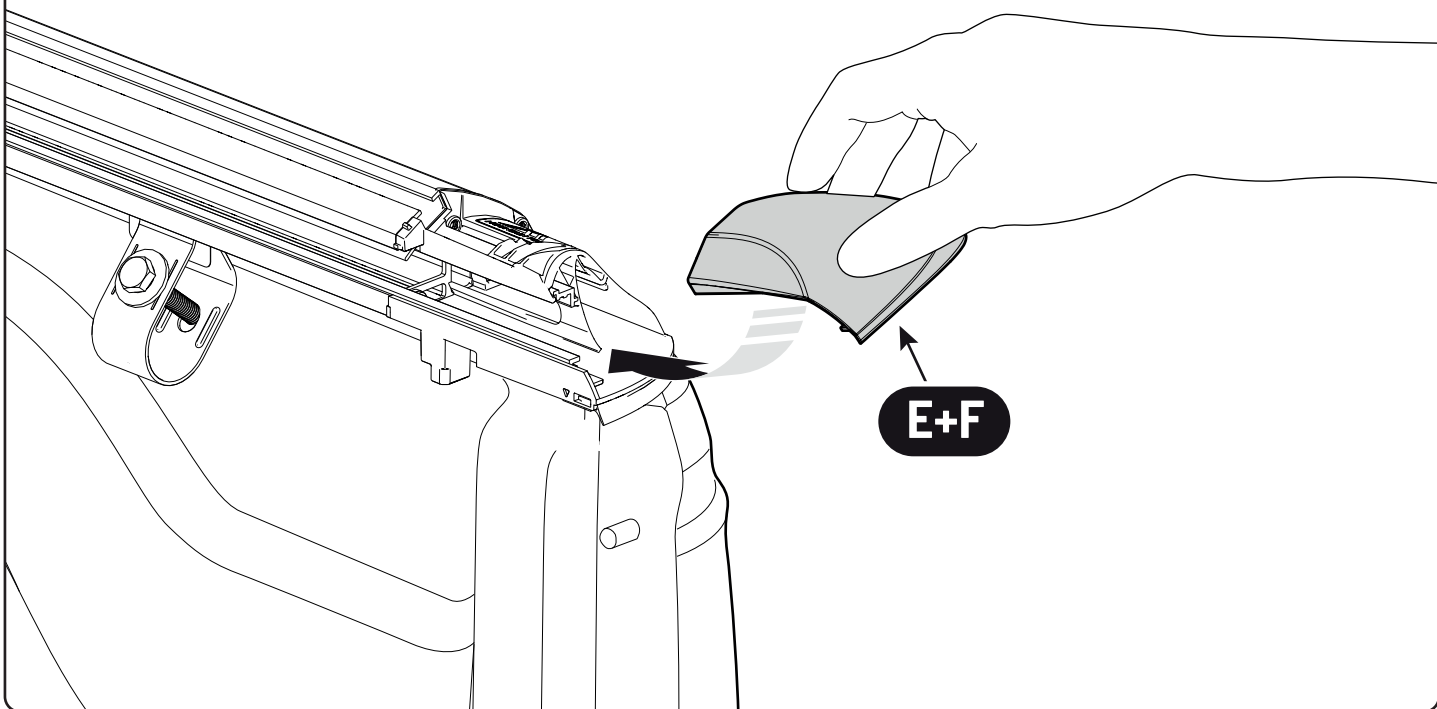

16

17

22

23

x6

EV0m Installation checklist

Steps	Page	Done by
Mounting gliding rail in canister	12	
Holes for drain	16-17	
Width + Cross measurement	23-24	
Tightening the clamp screw	25	
Mounting drain	32	

Customer Service +45 4810 2950 (08:00 - 16:00 CET)
Support info@mountaintop.dk
Website www.mountaintop.dk
Address Pedersholmparken 10, 3600 Frederikssund, Denmark