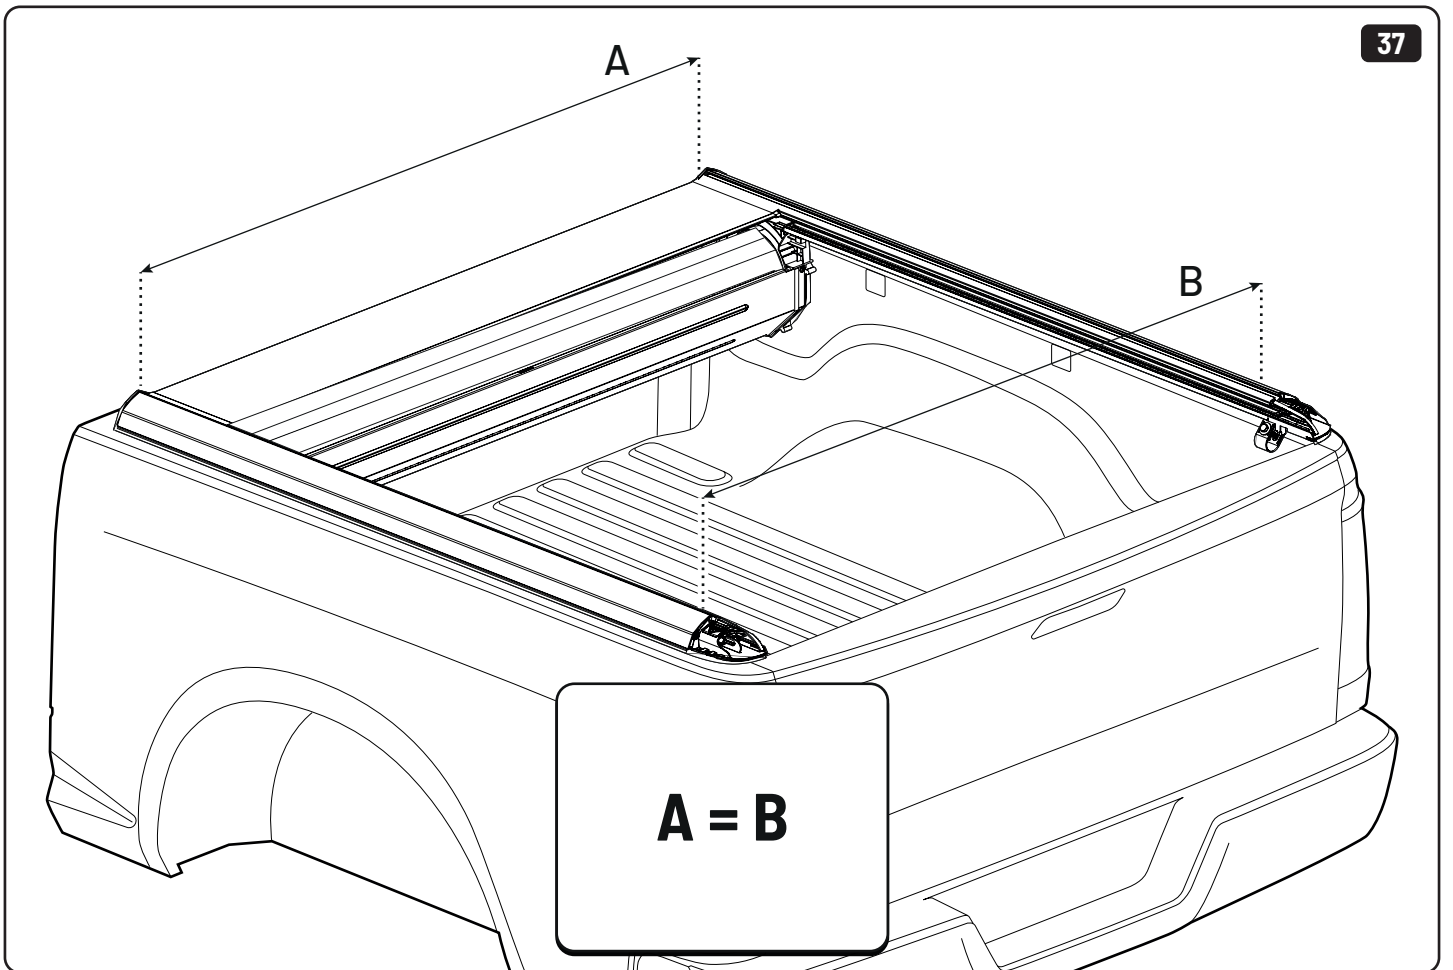

16

17

22

23

x6

EV0m Installation checklist

Steps	Page	Done by
Mounting gliding rail in canister	12	
Holes for drain	16-17	
Width + Cross measurement	23-24	
Tightening the clamp screw	25	
Mounting drain	32	

Customer Service +45 4810 2950 (08:00 - 16:00 CET)
Support info@mountaintop.dk
Website www.mountaintop.dk
Address Pedersholmparken 10, 3600 Frederikssund, Denmark