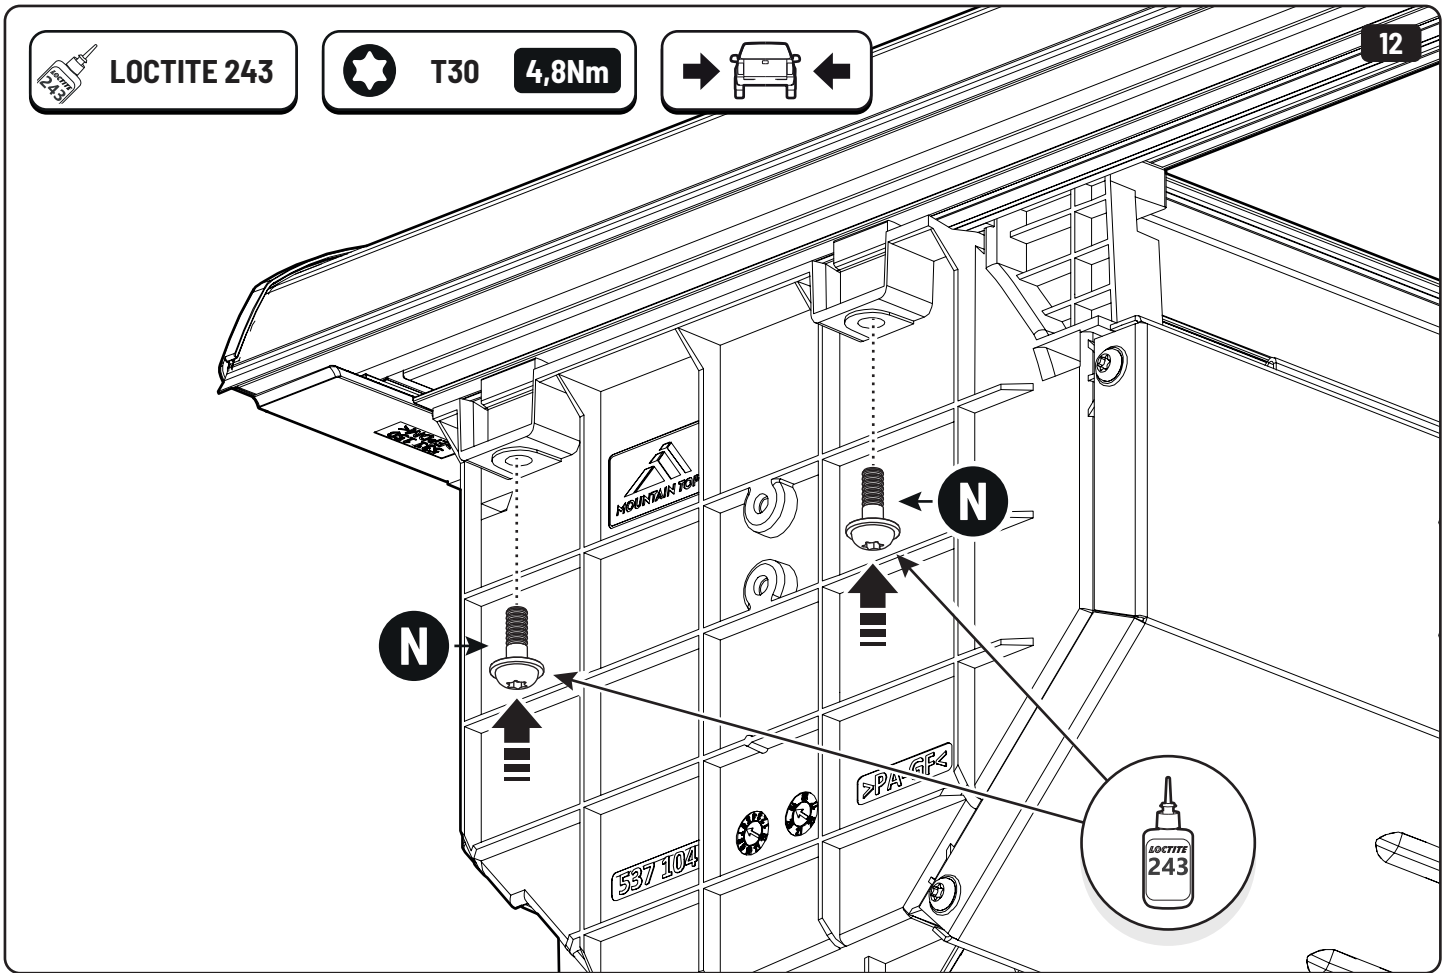

D

A

B

Water & sponge

2

3

1

2

16

17

22

23

x6

EV0m Installation checklist

Steps	Page	Done by
Mounting gliding rail in canister	12	
Holes for drain	16-17	
Width + Cross measurement	23-24	
Tightening the clamp screw	25	
Mounting drain	32	

Customer Service +45 4810 2950 (08:00 - 16:00 CET)
Support info@mountaintop.dk
Website www.mountaintop.dk
Address Pedersholmparken 10, 3600 Frederikssund, Denmark