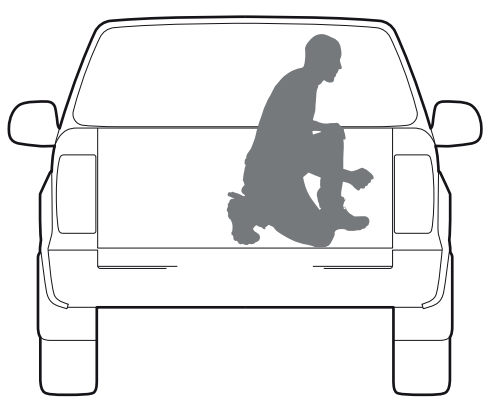

16

17

22

23

x6

EV0m Installation checklist

Steps	Page	Done by
Mounting gliding rail in canister	12	
Holes for drain	16-17	
Width + Cross measurement	23-24	
Tightening the clamp screw	25	
Mounting drain	32	

Customer Service +45 4810 2950 (08:00 - 16:00 CET)
Support info@mountaintop.dk
Website www.mountaintop.dk
Address Pedersholmparken 10, 3600 Frederikssund, Denmark