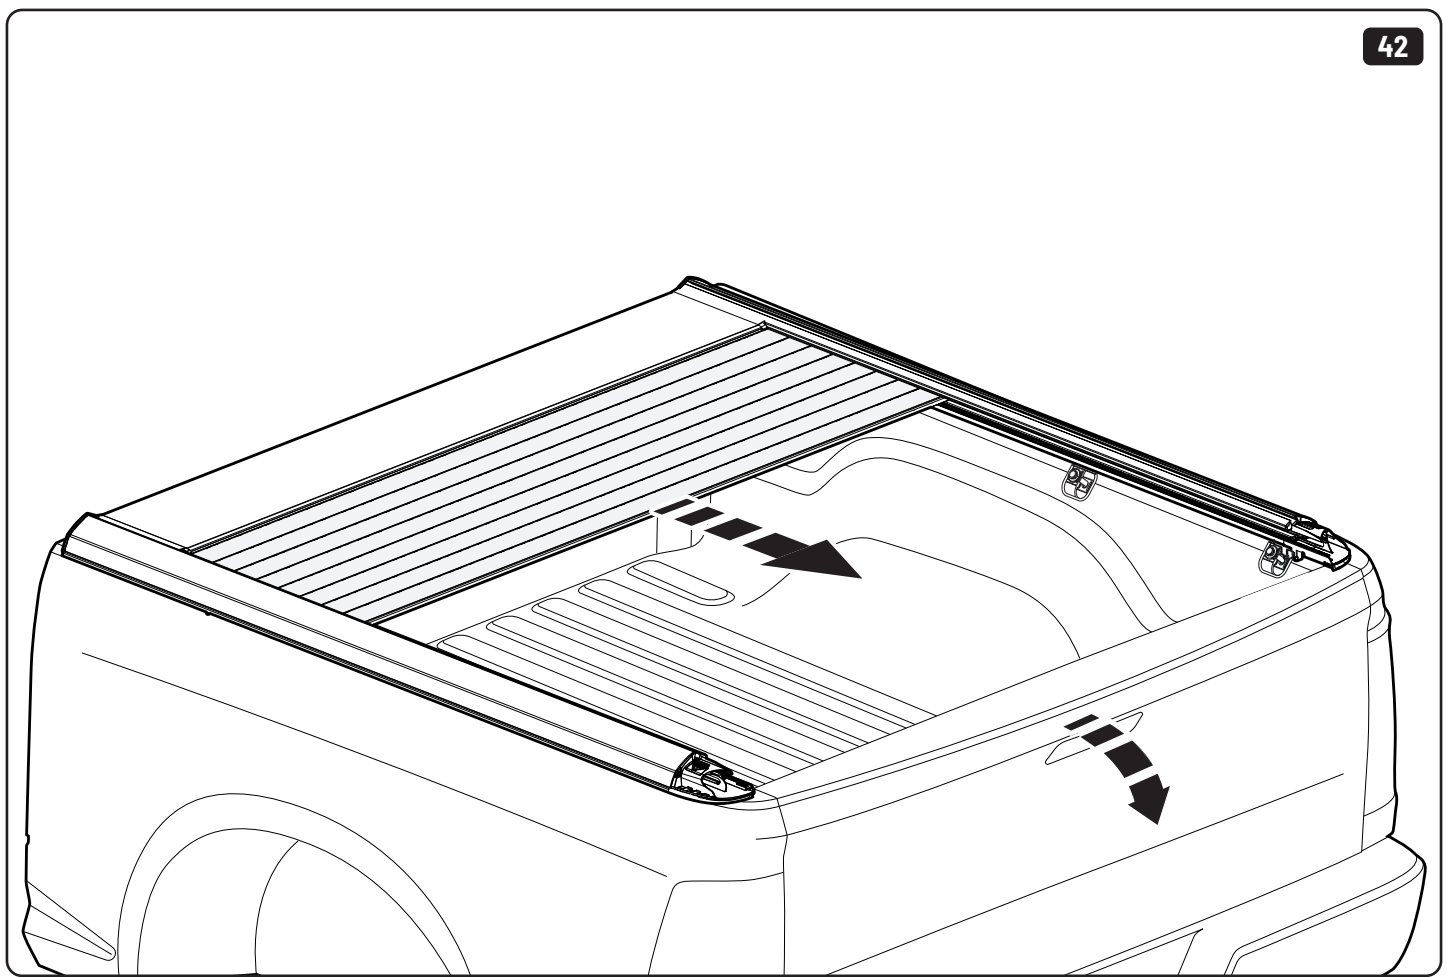

16

17

22

23

x6

EV0m Installation checklist

Steps	Page	Done by
Mounting gliding rail in canister	12	
Holes for drain	16-17	
Width + Cross measurement	23-24	
Tightening the clamp screw	25	
Mounting drain	32	

Customer Service +45 4810 2950 (08:00 - 16:00 CET)
Support info@mountaintop.dk
Website www.mountaintop.dk
Address Pedersholmparken 10, 3600 Frederikssund, Denmark