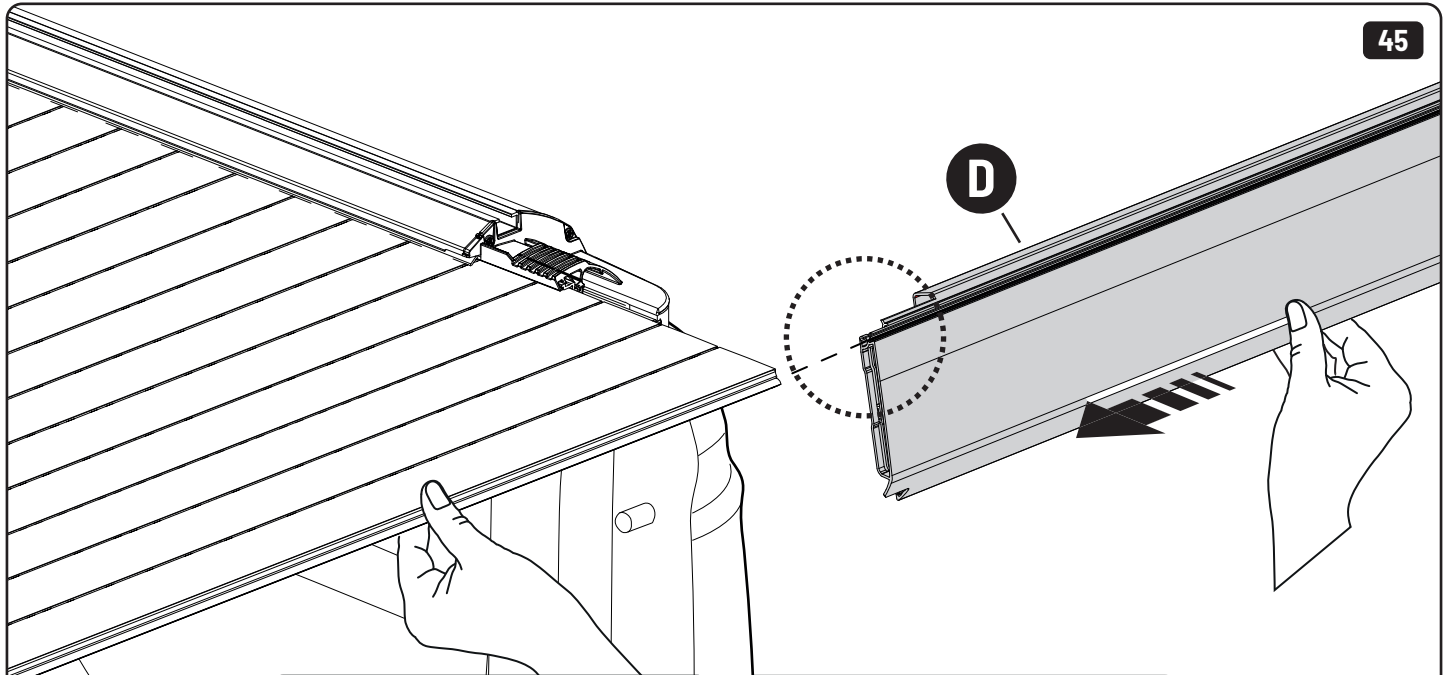

16

17

22

23

x6

EV0m Installation checklist

Steps	Page	Done by
Mounting gliding rail in canister	12	
Holes for drain	16-17	
Width + Cross measurement	23-24	
Tightening the clamp screw	25	
Mounting drain	32	

Customer Service +45 4810 2950 (08:00 - 16:00 CET)
Support info@mountaintop.dk
Website www.mountaintop.dk
Address Pedersholmparken 10, 3600 Frederikssund, Denmark