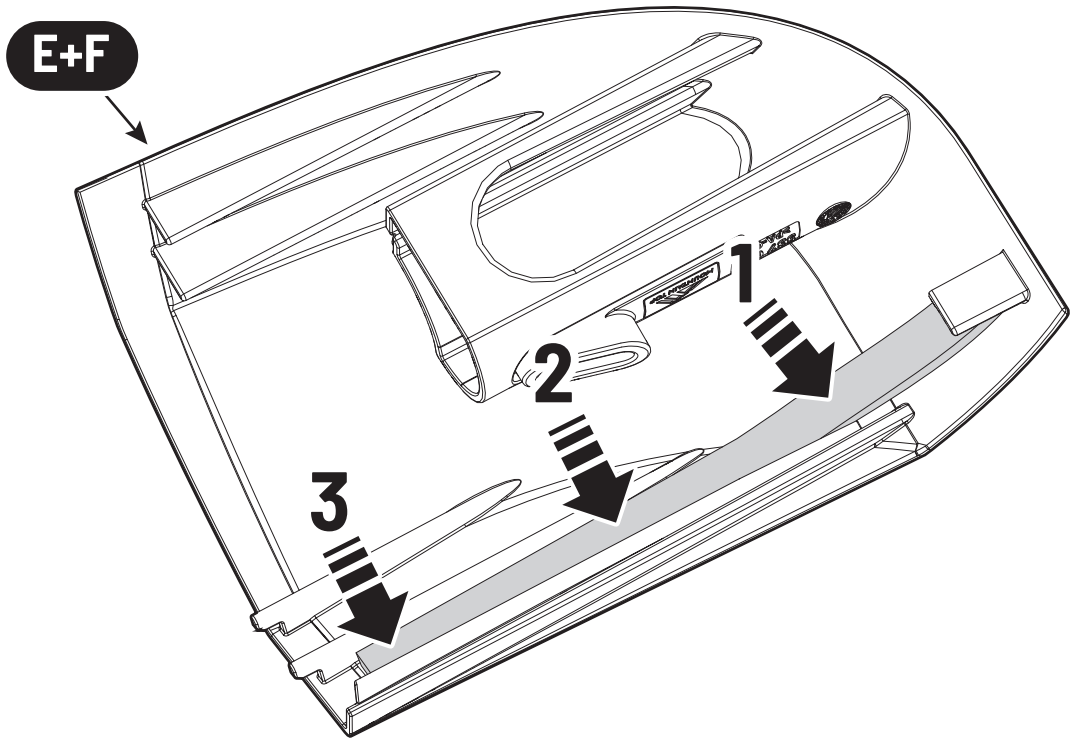

16

17

22

23

x6

EV0m Installation checklist

Steps	Page	Done by
Mounting gliding rail in canister	12	
Holes for drain	16-17	
Width + Cross measurement	23-24	
Tightening the clamp screw	25	
Mounting drain	32	

Customer Service +45 4810 2950 (08:00 - 16:00 CET)
Support info@mountaintop.dk
Website www.mountaintop.dk
Address Pedersholmparken 10, 3600 Frederikssund, Denmark