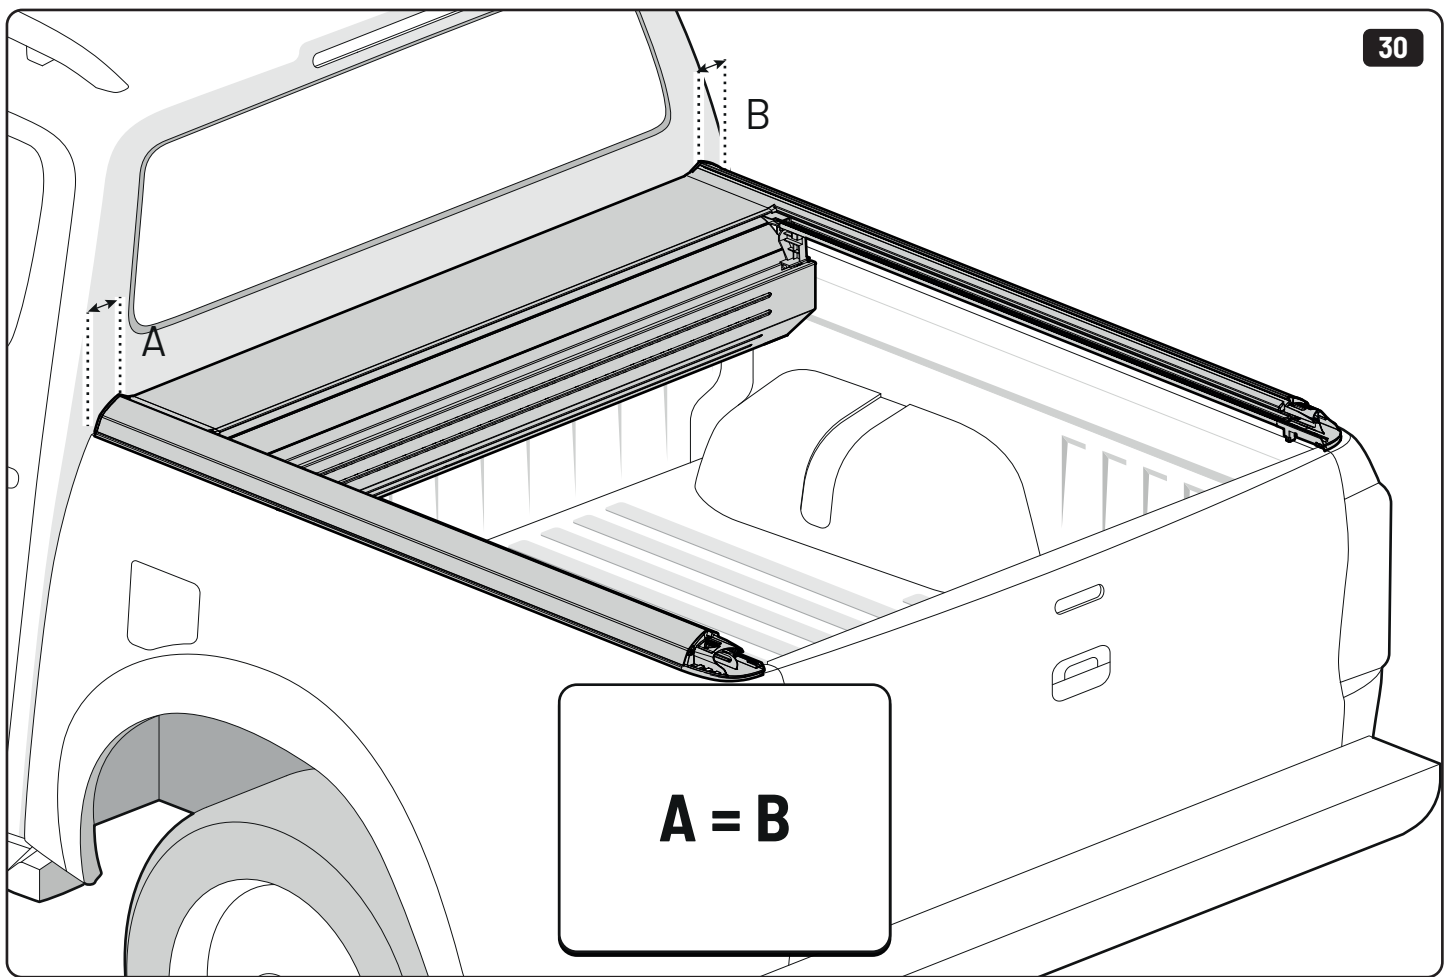

16

17

22

23

x6

EV0m Installation checklist

Steps	Page	Done by
Mounting gliding rail in canister	12	
Holes for drain	16-17	
Width + Cross measurement	23-24	
Tightening the clamp screw	25	
Mounting drain	32	

Customer Service +45 4810 2950 (08:00 - 16:00 CET)
Support info@mountaintop.dk
Website www.mountaintop.dk
Address Pedersholmparken 10, 3600 Frederikssund, Denmark