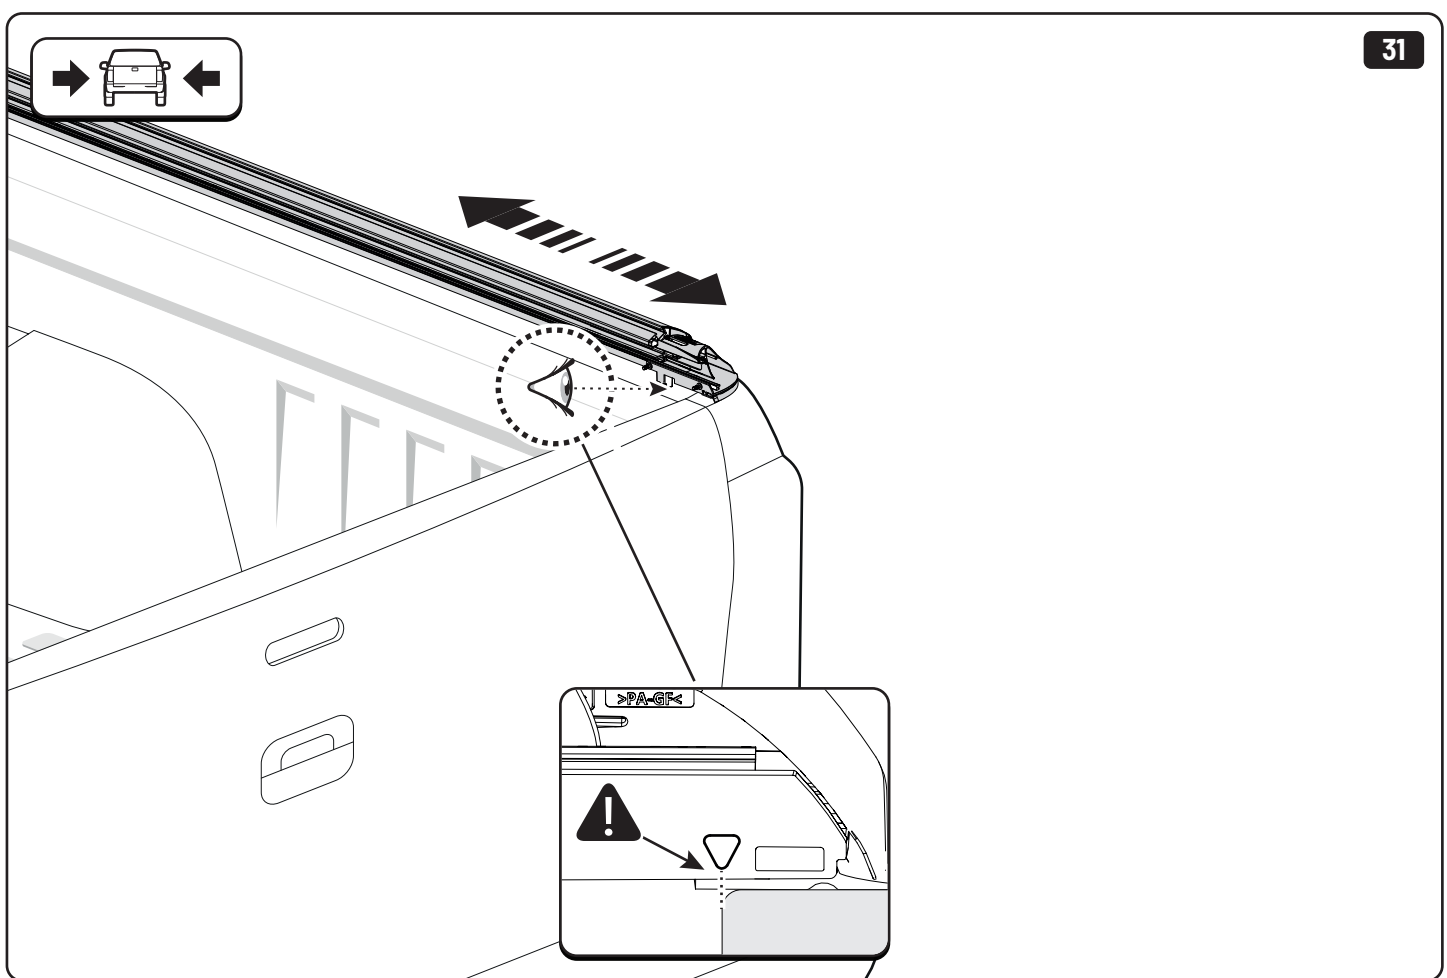

16

17

22

23

x6

EV0m Installation checklist

Steps	Page	Done by
Mounting gliding rail in canister	12	
Holes for drain	16-17	
Width + Cross measurement	23-24	
Tightening the clamp screw	25	
Mounting drain	32	

Customer Service +45 4810 2950 (08:00 - 16:00 CET)
Support info@mountaintop.dk
Website www.mountaintop.dk
Address Pedersholmparken 10, 3600 Frederikssund, Denmark