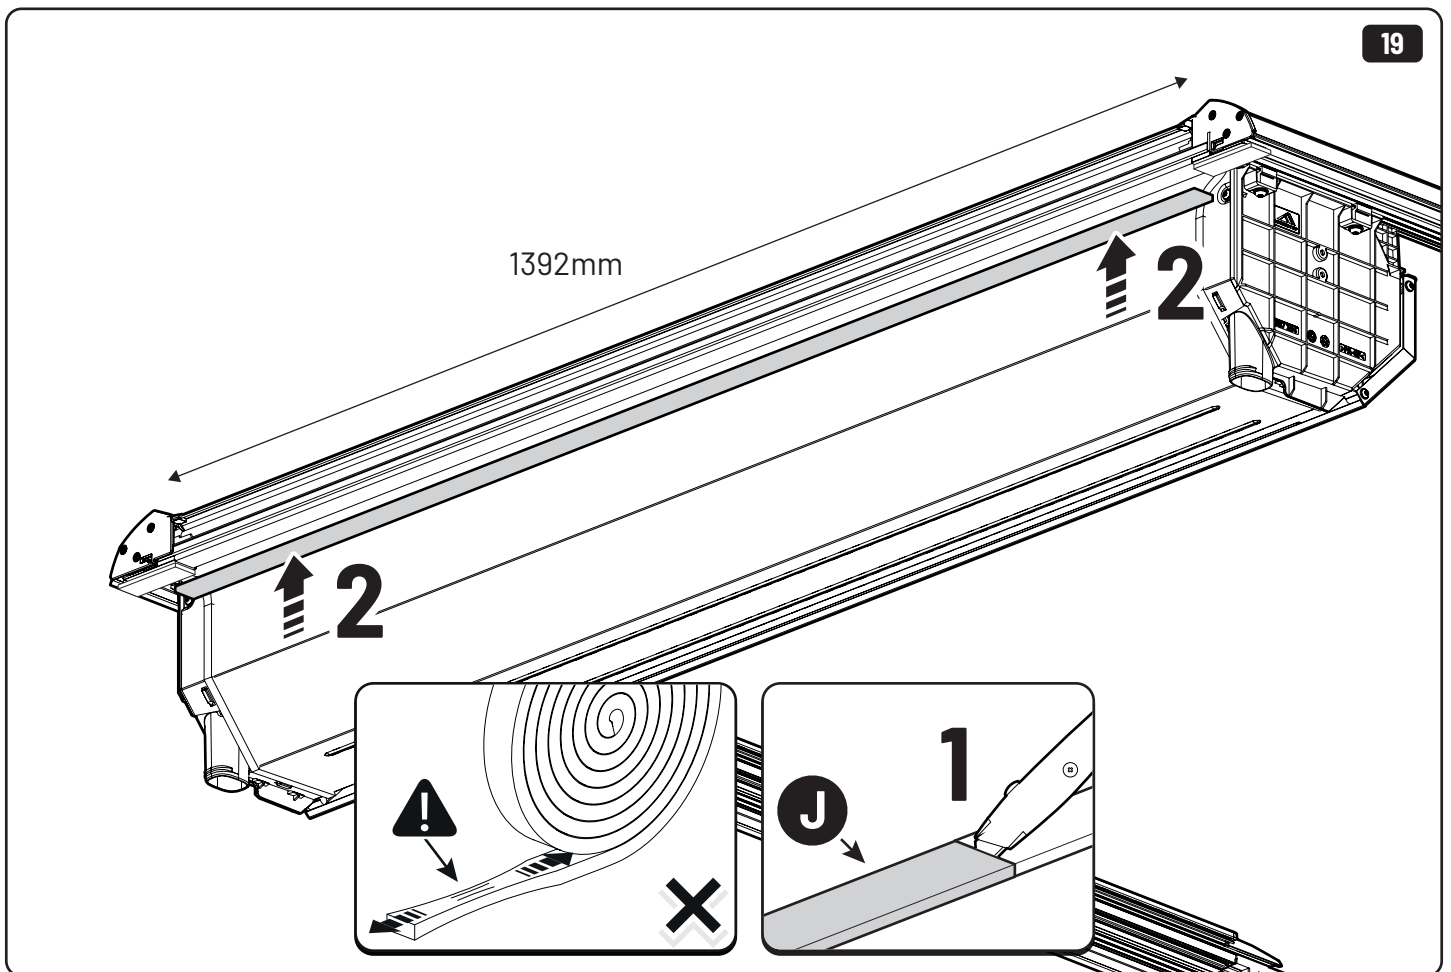

16

17

22

23

x6

EV0m Installation checklist

Steps	Page	Done by
Mounting gliding rail in canister	12	
Holes for drain	16-17	
Width + Cross measurement	23-24	
Tightening the clamp screw	25	
Mounting drain	32	

Customer Service +45 4810 2950 (08:00 - 16:00 CET)
Support info@mountaintop.dk
Website www.mountaintop.dk
Address Pedersholmparken 10, 3600 Frederikssund, Denmark