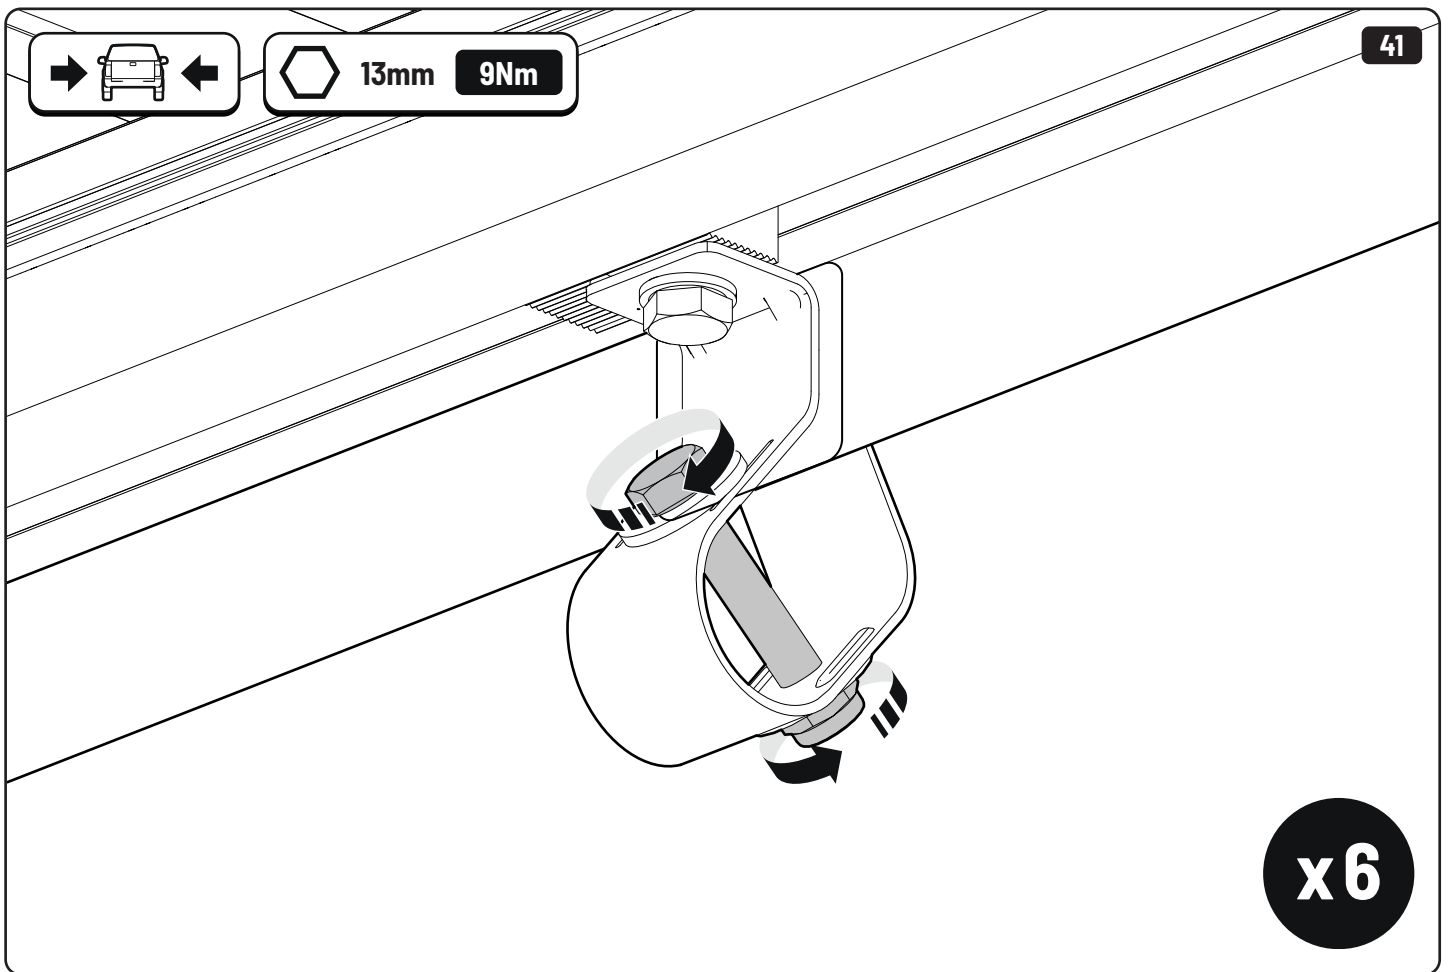

16

17

22

23

x6

EV0m Installation checklist

Steps	Page	Done by
Mounting gliding rail in canister	12	
Holes for drain	16-17	
Width + Cross measurement	23-24	
Tightening the clamp screw	25	
Mounting drain	32	

Customer Service +45 4810 2950 (08:00 - 16:00 CET)
Support info@mountaintop.dk
Website www.mountaintop.dk
Address Pedersholmparken 10, 3600 Frederikssund, Denmark