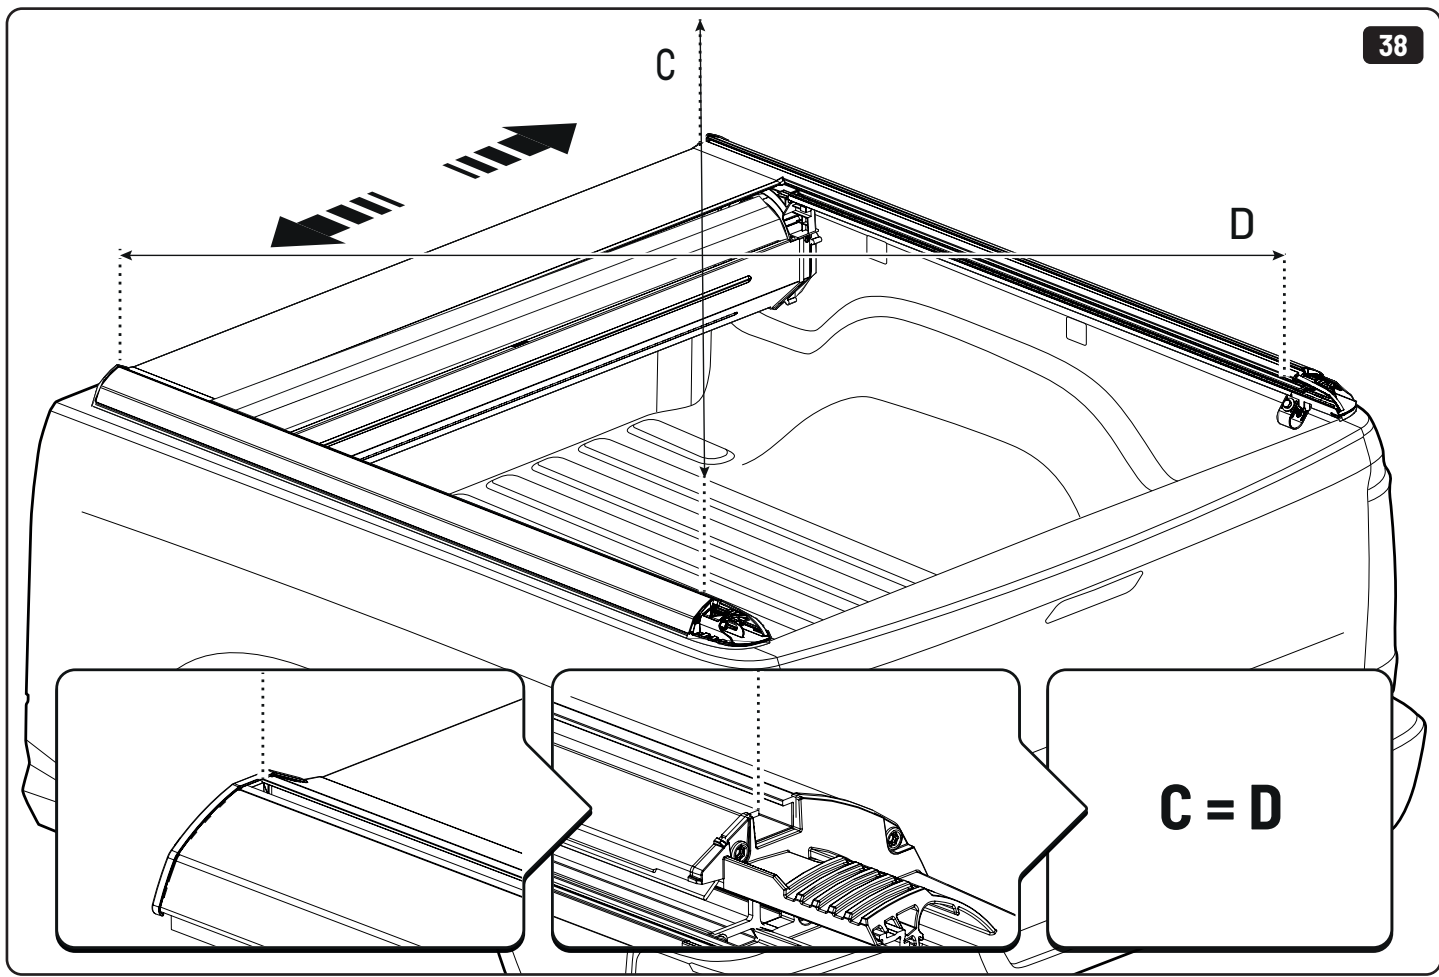

16

17

22

23

x6

EV0m Installation checklist

Steps	Page	Done by
Mounting gliding rail in canister	12	
Holes for drain	16-17	
Width + Cross measurement	23-24	
Tightening the clamp screw	25	
Mounting drain	32	

Customer Service +45 4810 2950 (08:00 - 16:00 CET)
Support info@mountaintop.dk
Website www.mountaintop.dk
Address Pedersholmparken 10, 3600 Frederikssund, Denmark