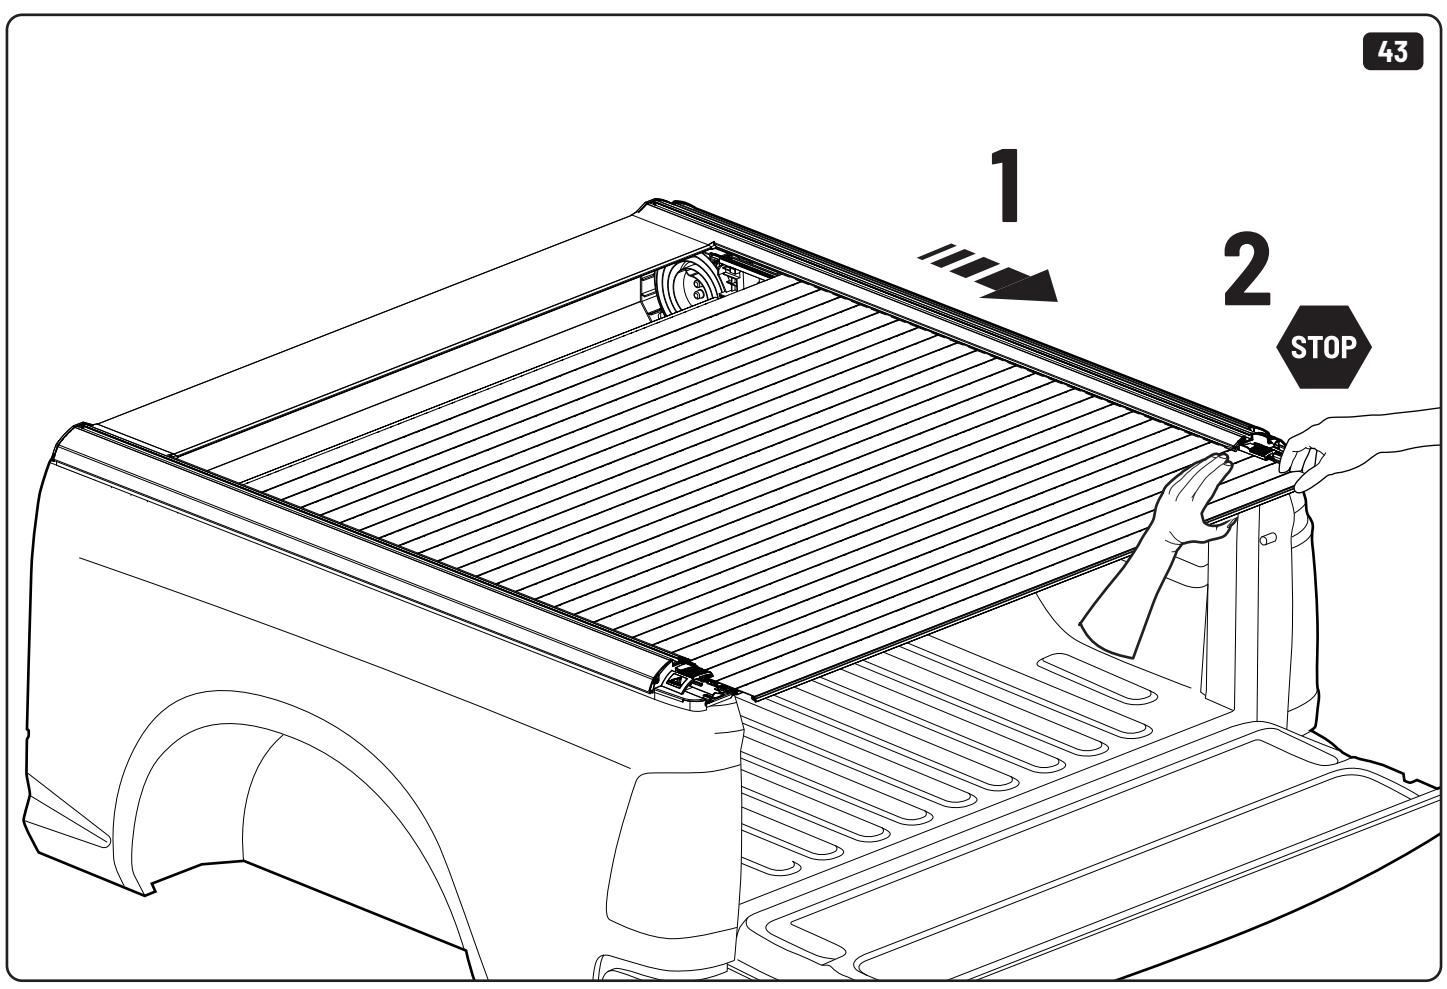

16

17

22

23

x6

EV0m Installation checklist

Steps	Page	Done by
Mounting gliding rail in canister	12	
Holes for drain	16-17	
Width + Cross measurement	23-24	
Tightening the clamp screw	25	
Mounting drain	32	

Customer Service +45 4810 2950 (08:00 - 16:00 CET)
Support info@mountaintop.dk
Website www.mountaintop.dk
Address Pedersholmparken 10, 3600 Frederikssund, Denmark