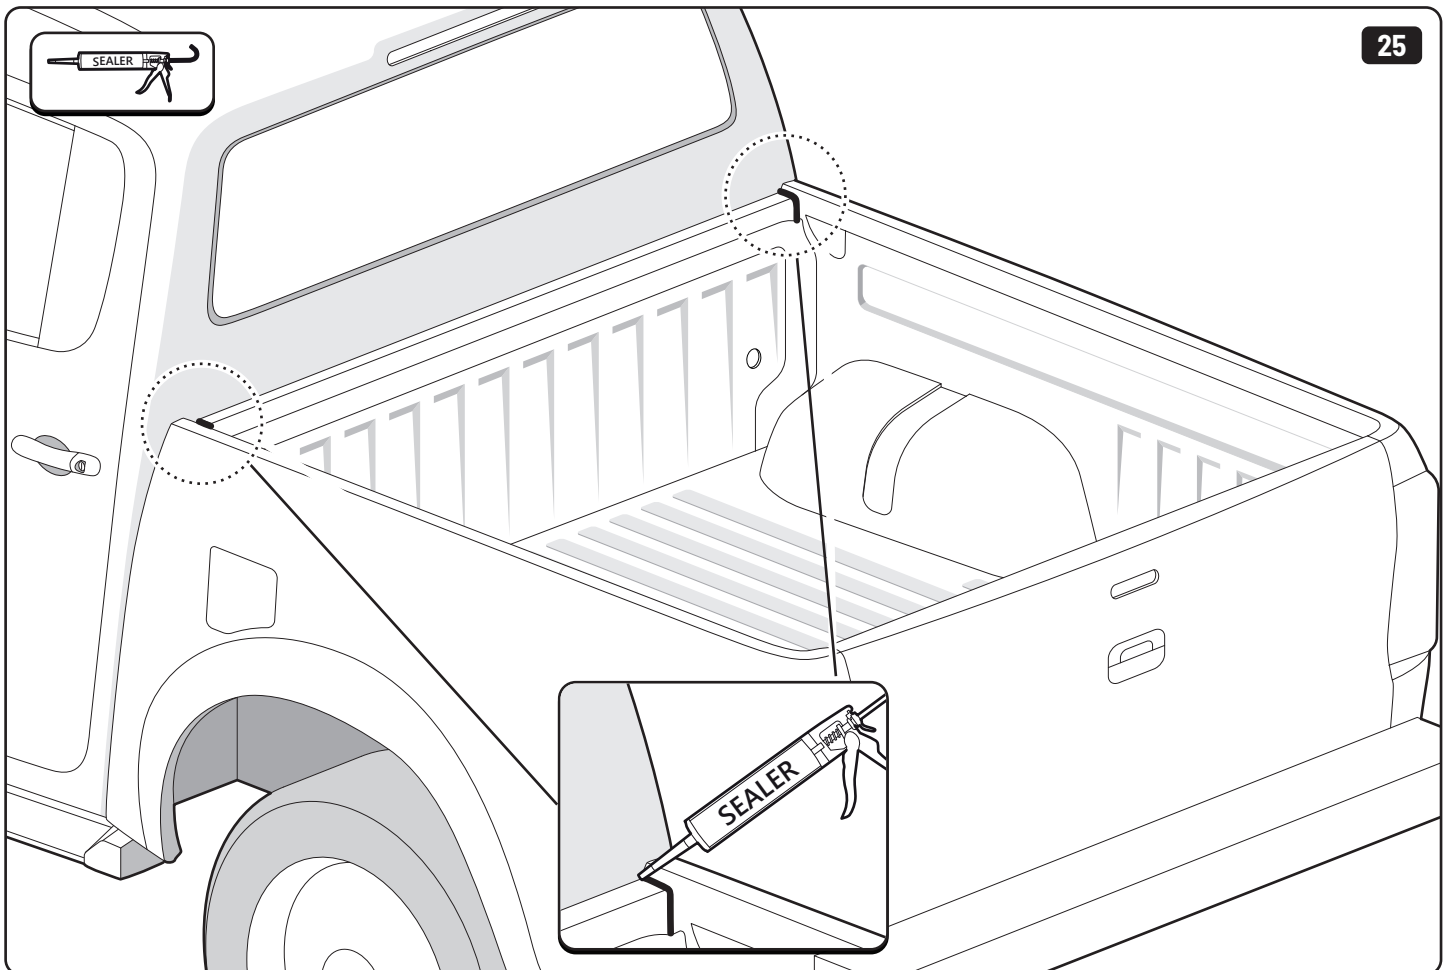

16

17

22

23

x6

EV0m Installation checklist

Steps	Page	Done by
Mounting gliding rail in canister	12	
Holes for drain	16-17	
Width + Cross measurement	23-24	
Tightening the clamp screw	25	
Mounting drain	32	

Customer Service +45 4810 2950 (08:00 - 16:00 CET)
Support info@mountaintop.dk
Website www.mountaintop.dk
Address Pedersholmparken 10, 3600 Frederikssund, Denmark