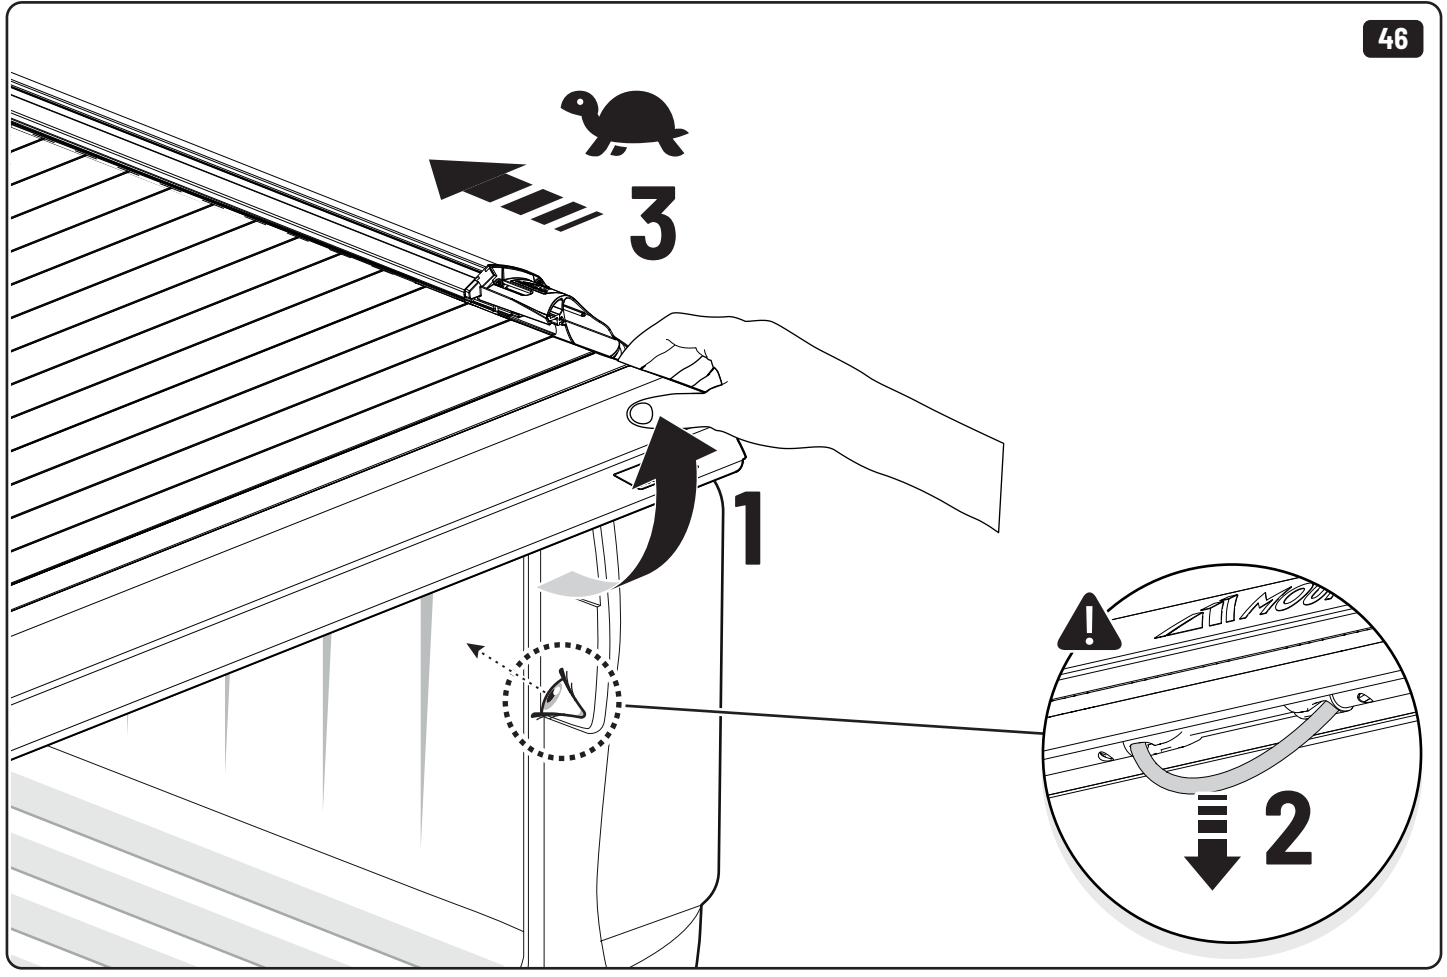

16

17

22

23

x6

EV0m Installation checklist

Steps	Page	Done by
Mounting gliding rail in canister	12	
Holes for drain	16-17	
Width + Cross measurement	23-24	
Tightening the clamp screw	25	
Mounting drain	32	

Customer Service +45 4810 2950 (08:00 - 16:00 CET)
Support info@mountaintop.dk
Website www.mountaintop.dk
Address Pedersholmparken 10, 3600 Frederikssund, Denmark