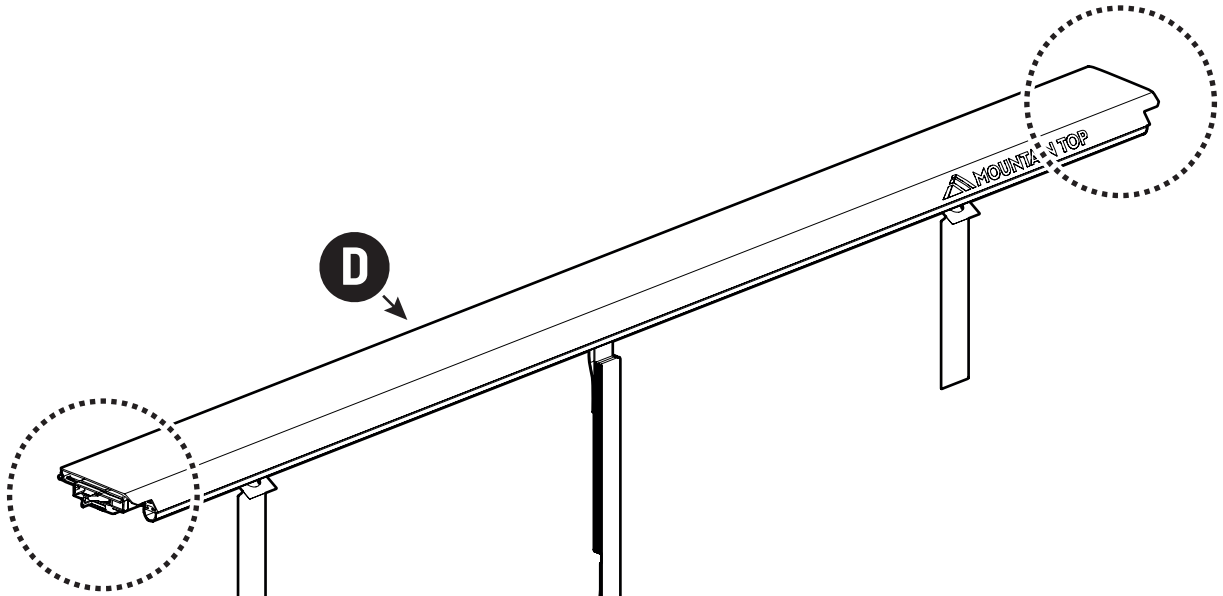

16

17

22

23

x6

EV0m Installation checklist

Steps	Page	Done by
Mounting gliding rail in canister	12	
Holes for drain	16-17	
Width + Cross measurement	23-24	
Tightening the clamp screw	25	
Mounting drain	32	

Customer Service +45 4810 2950 (08:00 - 16:00 CET)
Support info@mountaintop.dk
Website www.mountaintop.dk
Address Pedersholmparken 10, 3600 Frederikssund, Denmark