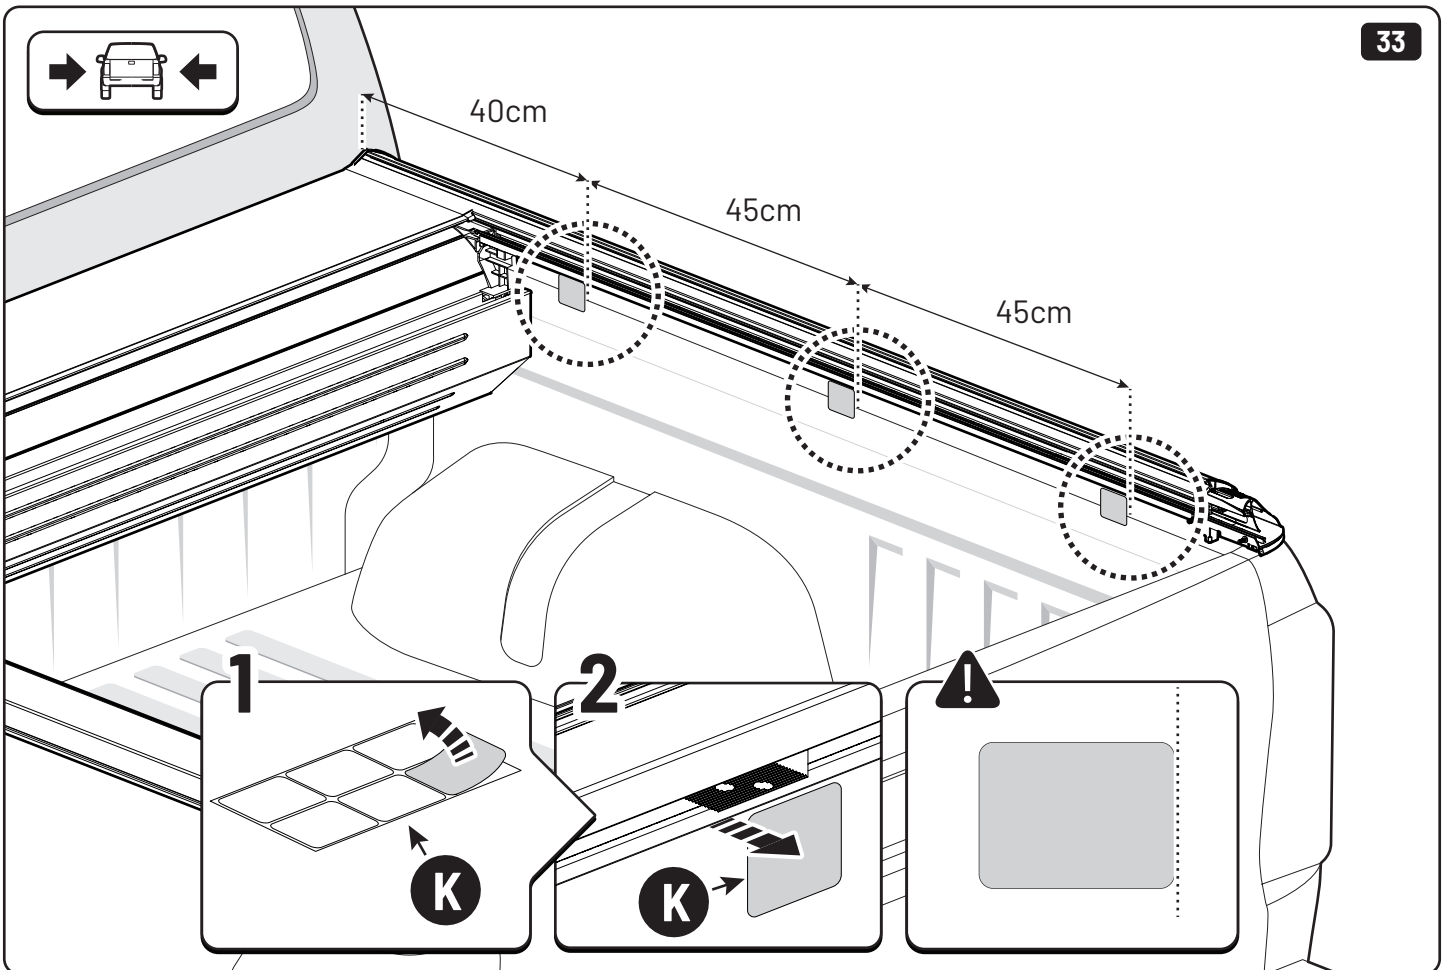

16

17

22

23

x6

EV0m Installation checklist

Steps	Page	Done by
Mounting gliding rail in canister	12	
Holes for drain	16-17	
Width + Cross measurement	23-24	
Tightening the clamp screw	25	
Mounting drain	32	

Customer Service +45 4810 2950 (08:00 - 16:00 CET)
Support info@mountaintop.dk
Website www.mountaintop.dk
Address Pedersholmparken 10, 3600 Frederikssund, Denmark