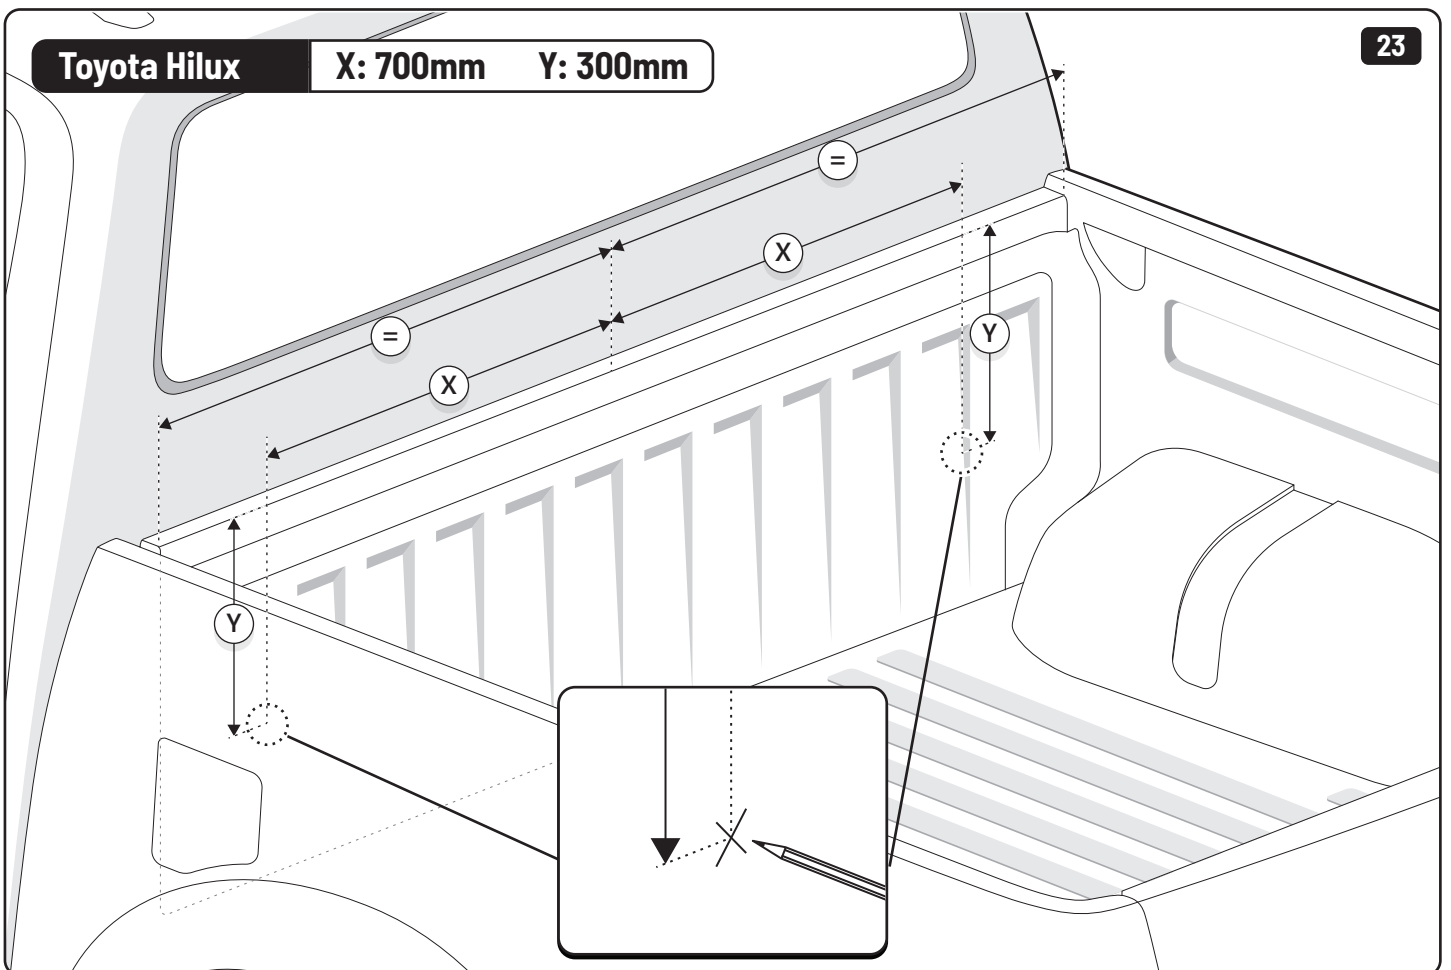

16

17

22

23

x6

EV0m Installation checklist

Steps	Page	Done by
Mounting gliding rail in canister	12	
Holes for drain	16-17	
Width + Cross measurement	23-24	
Tightening the clamp screw	25	
Mounting drain	32	

Customer Service +45 4810 2950 (08:00 - 16:00 CET)
Support info@mountaintop.dk
Website www.mountaintop.dk
Address Pedersholmparken 10, 3600 Frederikssund, Denmark