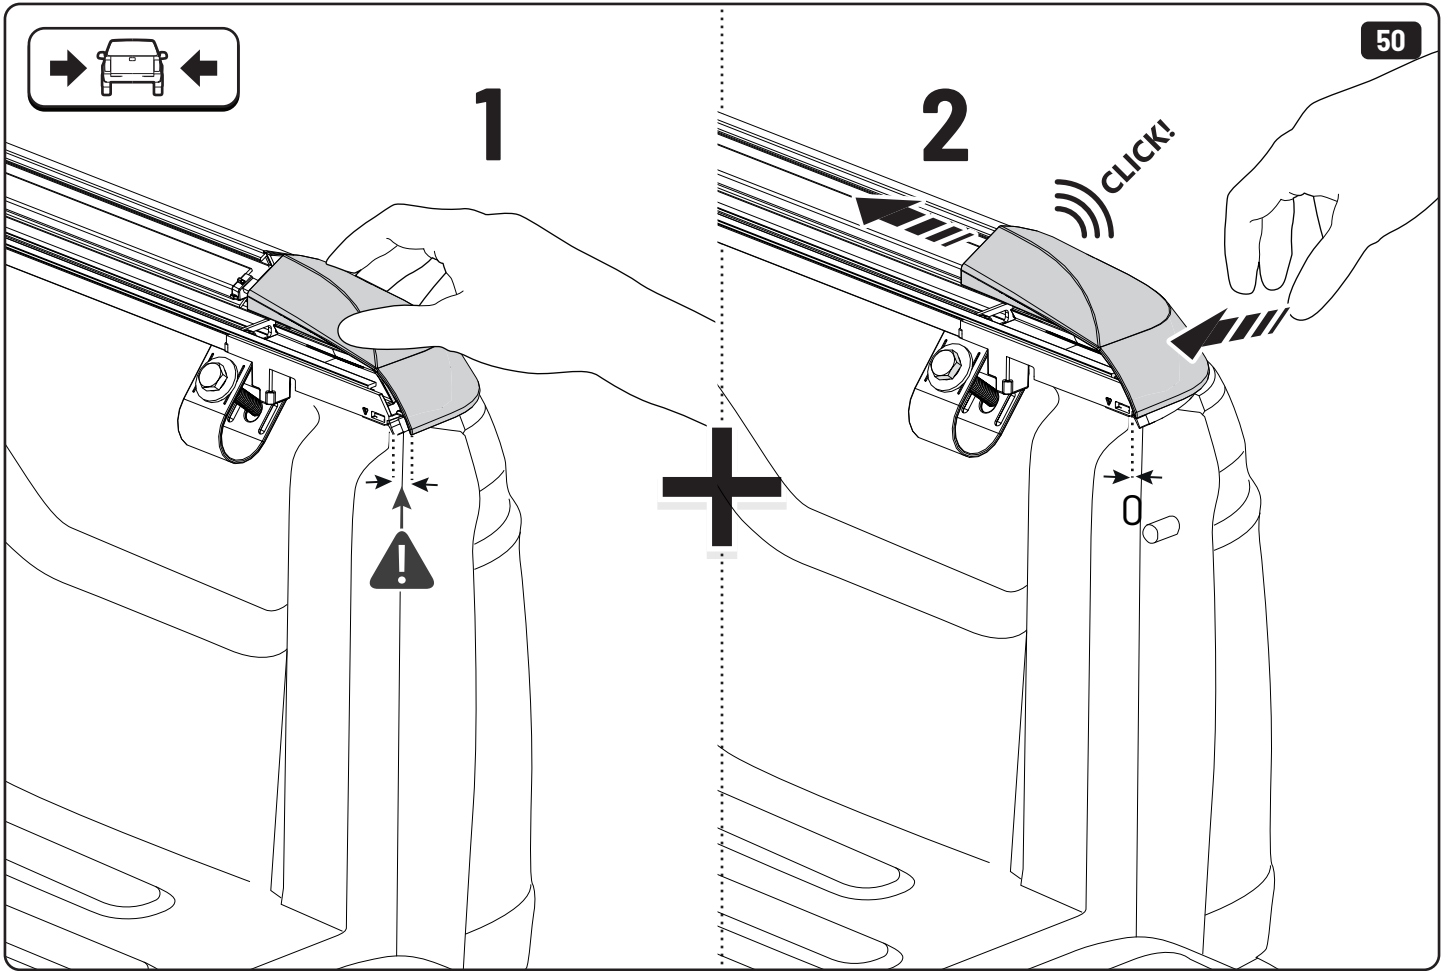

16

17

22

23

x6

EV0m Installation checklist

Steps	Page	Done by
Mounting gliding rail in canister	12	
Holes for drain	16-17	
Width + Cross measurement	23-24	
Tightening the clamp screw	25	
Mounting drain	32	

Customer Service +45 4810 2950 (08:00 - 16:00 CET)
Support info@mountaintop.dk
Website www.mountaintop.dk
Address Pedersholmparken 10, 3600 Frederikssund, Denmark