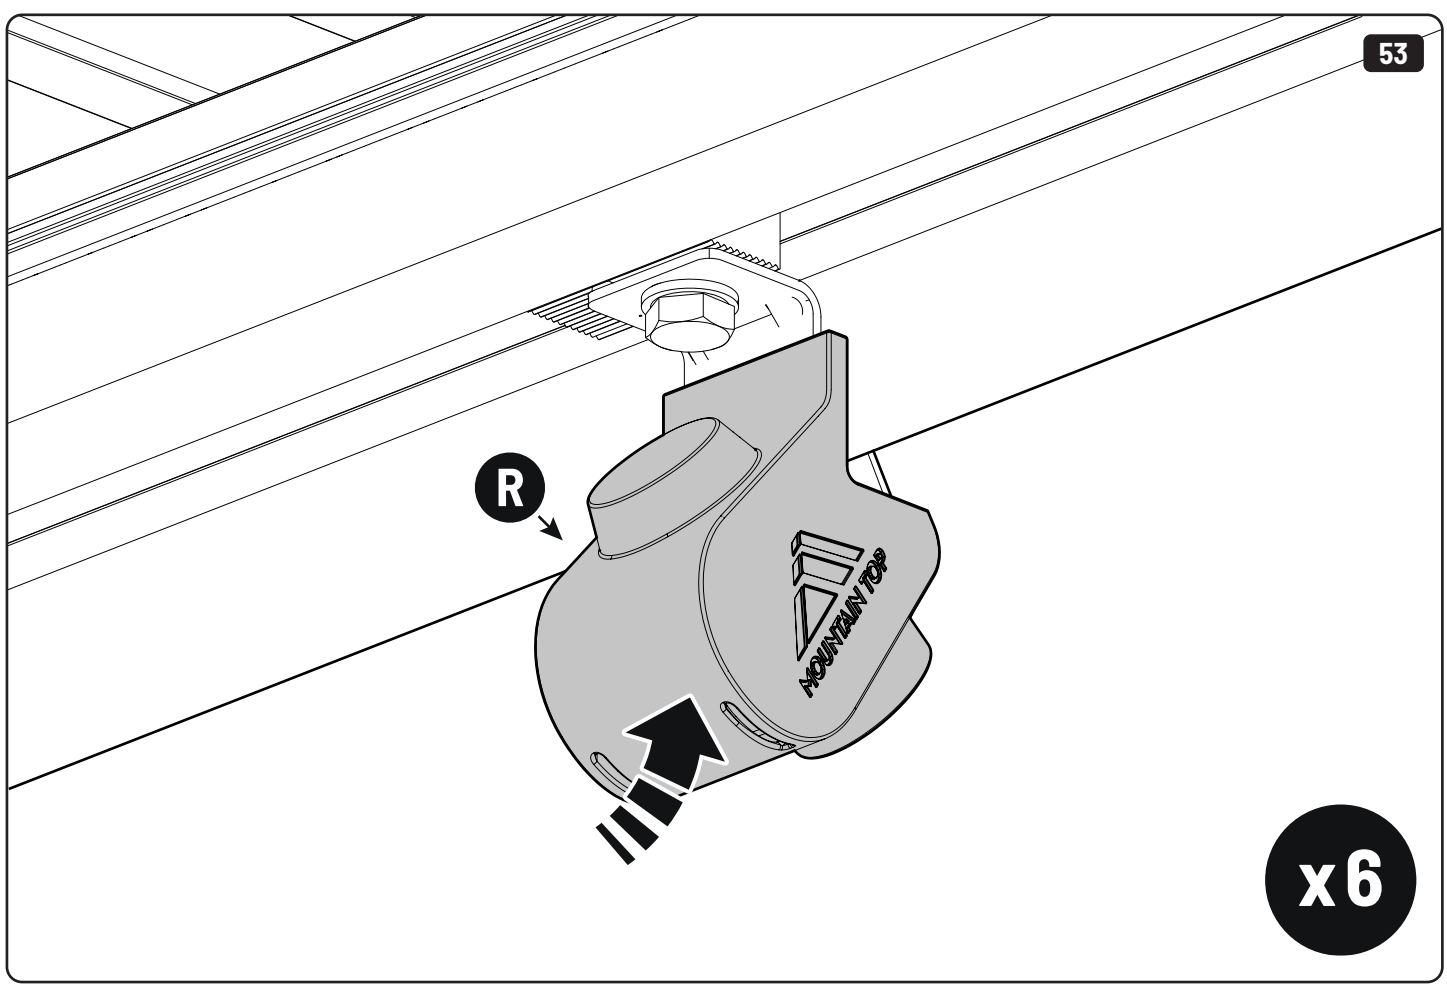

16

17

22

23

x6

EV0m Installation checklist

Steps	Page	Done by
Mounting gliding rail in canister	12	
Holes for drain	16-17	
Width + Cross measurement	23-24	
Tightening the clamp screw	25	
Mounting drain	32	

Customer Service +45 4810 2950 (08:00 - 16:00 CET)
Support info@mountaintop.dk
Website www.mountaintop.dk
Address Pedersholmparken 10, 3600 Frederikssund, Denmark