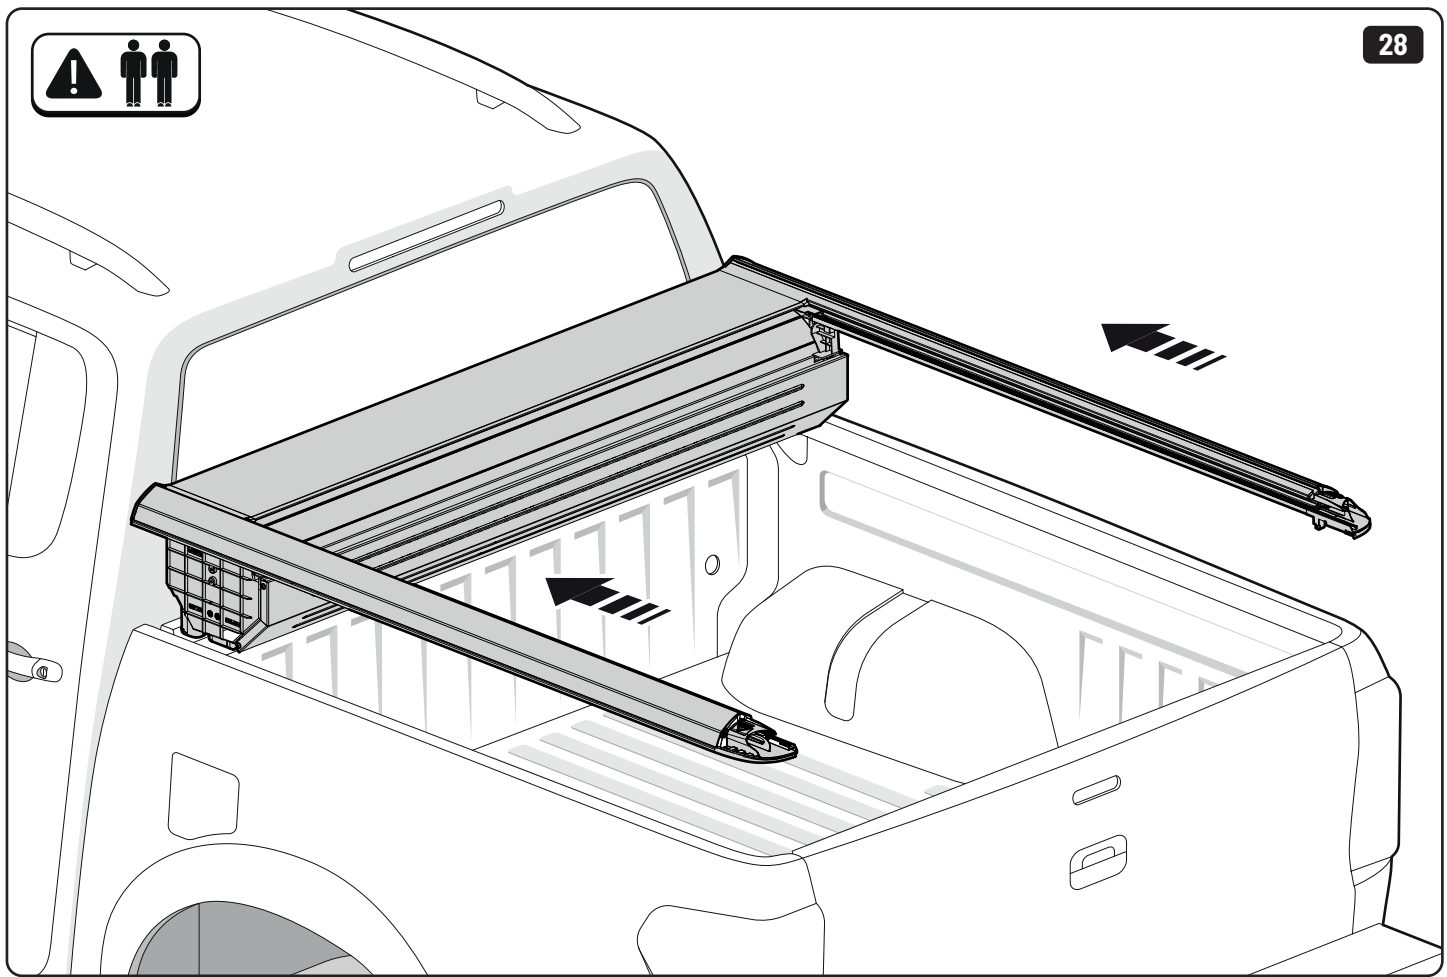

16

17

22

23

x6

EV0m Installation checklist

Steps	Page	Done by
Mounting gliding rail in canister	12	
Holes for drain	16-17	
Width + Cross measurement	23-24	
Tightening the clamp screw	25	
Mounting drain	32	

Customer Service +45 4810 2950 (08:00 - 16:00 CET)
Support info@mountaintop.dk
Website www.mountaintop.dk
Address Pedersholmparken 10, 3600 Frederikssund, Denmark