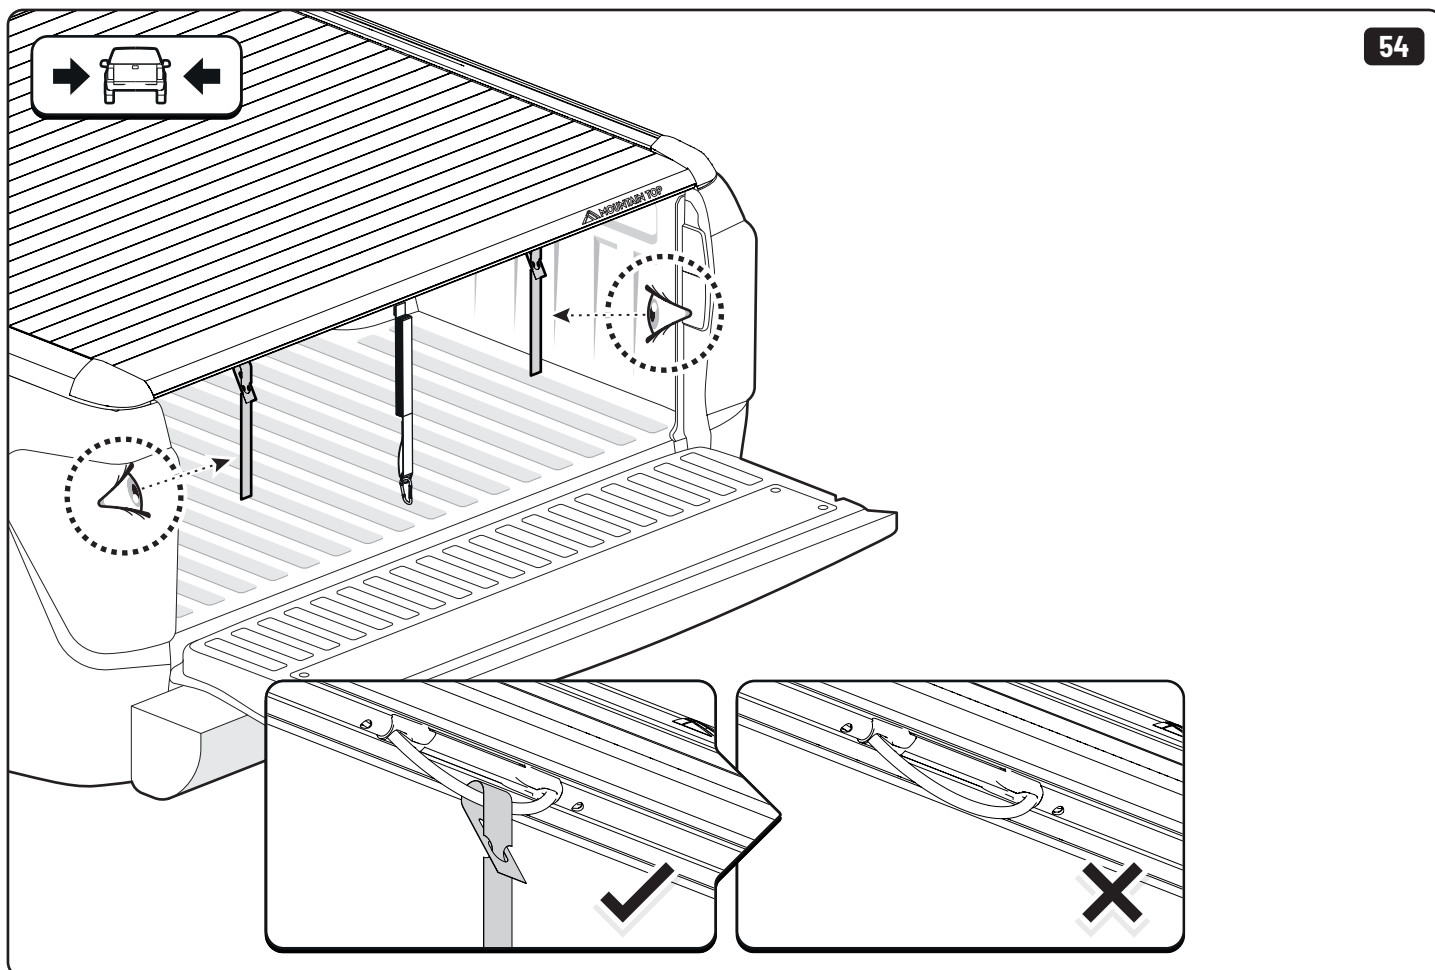

16

17

22

23

x6

EV0m Installation checklist

Steps	Page	Done by
Mounting gliding rail in canister	12	
Holes for drain	16-17	
Width + Cross measurement	23-24	
Tightening the clamp screw	25	
Mounting drain	32	

Customer Service +45 4810 2950 (08:00 - 16:00 CET)
Support info@mountaintop.dk
Website www.mountaintop.dk
Address Pedersholmparken 10, 3600 Frederikssund, Denmark