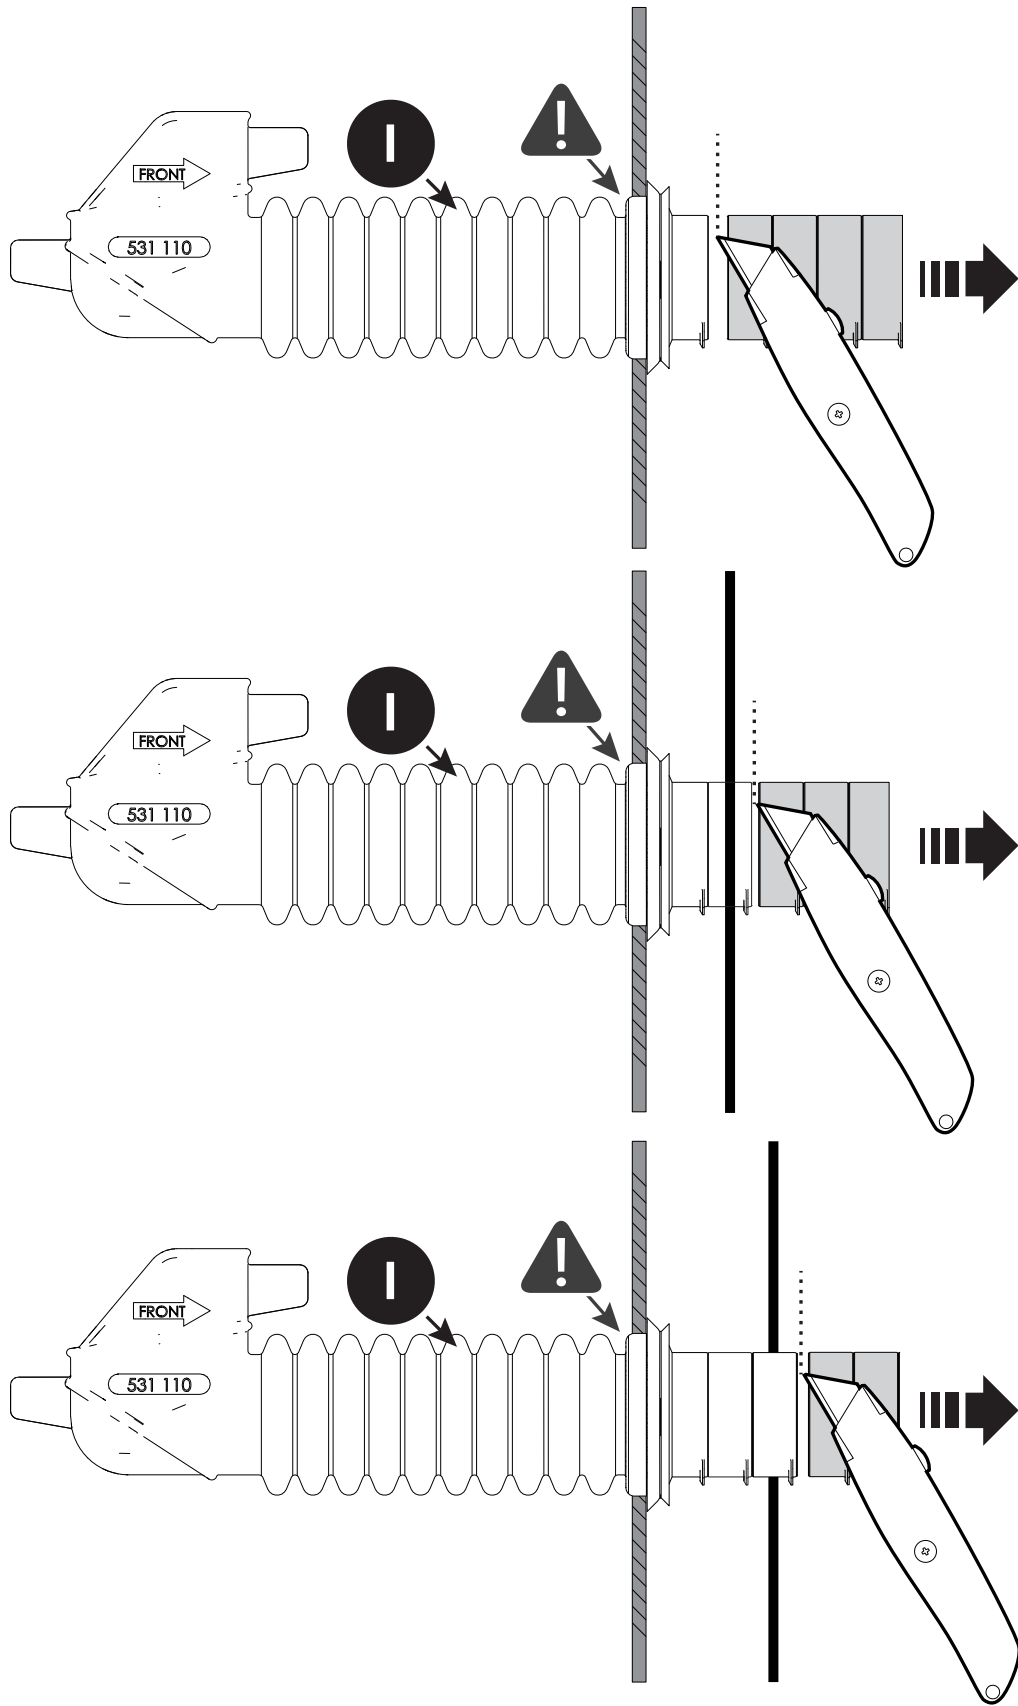

Ø3,5MM

1 - 25 Nm

13mm
T30

Rust protection
Rostschutzmittel
Anti-rouille
Anti roest

Applying rust protection

Ø32MM

Sharp edge

C

16

17

22

23

x6

EV0m Installation checklist

Steps	Page	Done by
Mounting gliding rail in canister	12	
Holes for drain	16-17	
Width + Cross measurement	23-24	
Tightening the clamp screw	25	
Mounting drain	32	

Customer Service +45 4810 2950 (08:00 - 16:00 CET)
Support info@mountaintop.dk
Website www.mountaintop.dk
Address Pedersholmparken 10, 3600 Frederikssund, Denmark