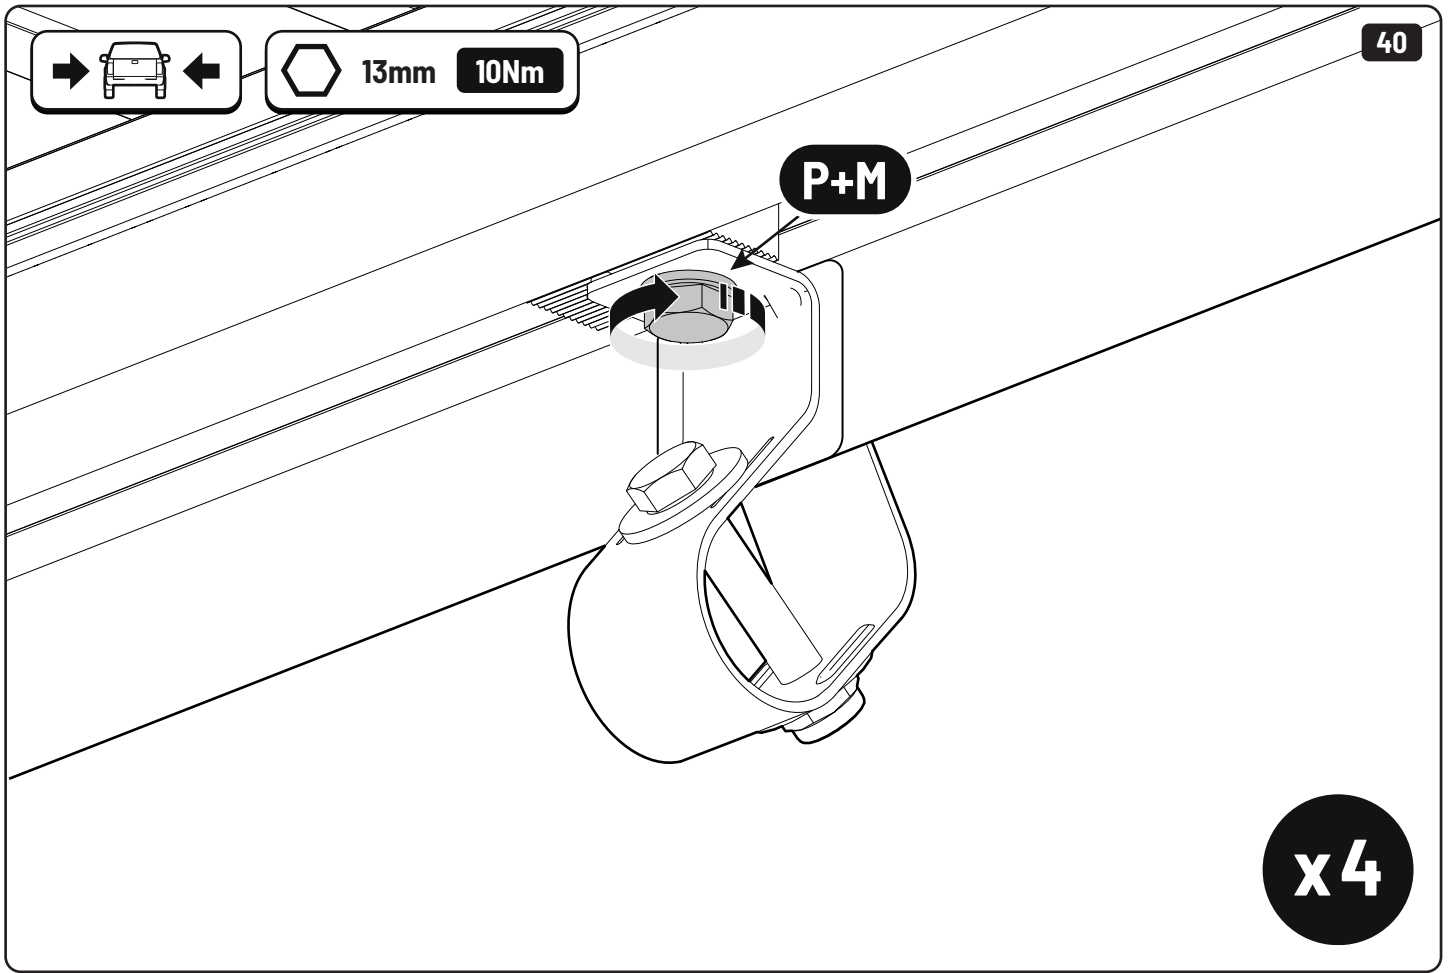

16

17

22

23

x6

EV0m Installation checklist

Steps	Page	Done by
Mounting gliding rail in canister	12	
Holes for drain	16-17	
Width + Cross measurement	23-24	
Tightening the clamp screw	25	
Mounting drain	32	

Customer Service +45 4810 2950 (08:00 - 16:00 CET)
Support info@mountaintop.dk
Website www.mountaintop.dk
Address Pedersholmparken 10, 3600 Frederikssund, Denmark