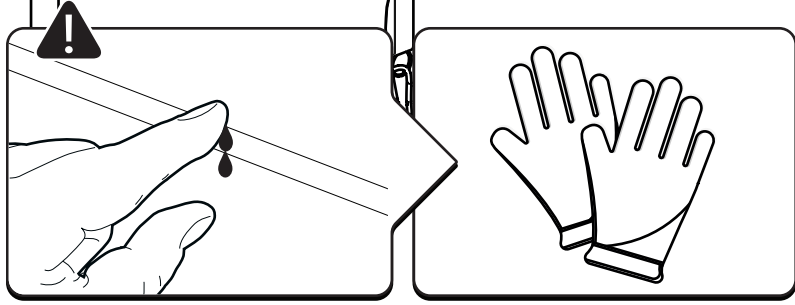

16

17

22

23

x6

EV0m Installation checklist

Steps	Page	Done by
Mounting gliding rail in canister	12	
Holes for drain	16-17	
Width + Cross measurement	23-24	
Tightening the clamp screw	25	
Mounting drain	32	

Customer Service +45 4810 2950 (08:00 - 16:00 CET)
Support info@mountaintop.dk
Website www.mountaintop.dk
Address Pedersholmparken 10, 3600 Frederikssund, Denmark