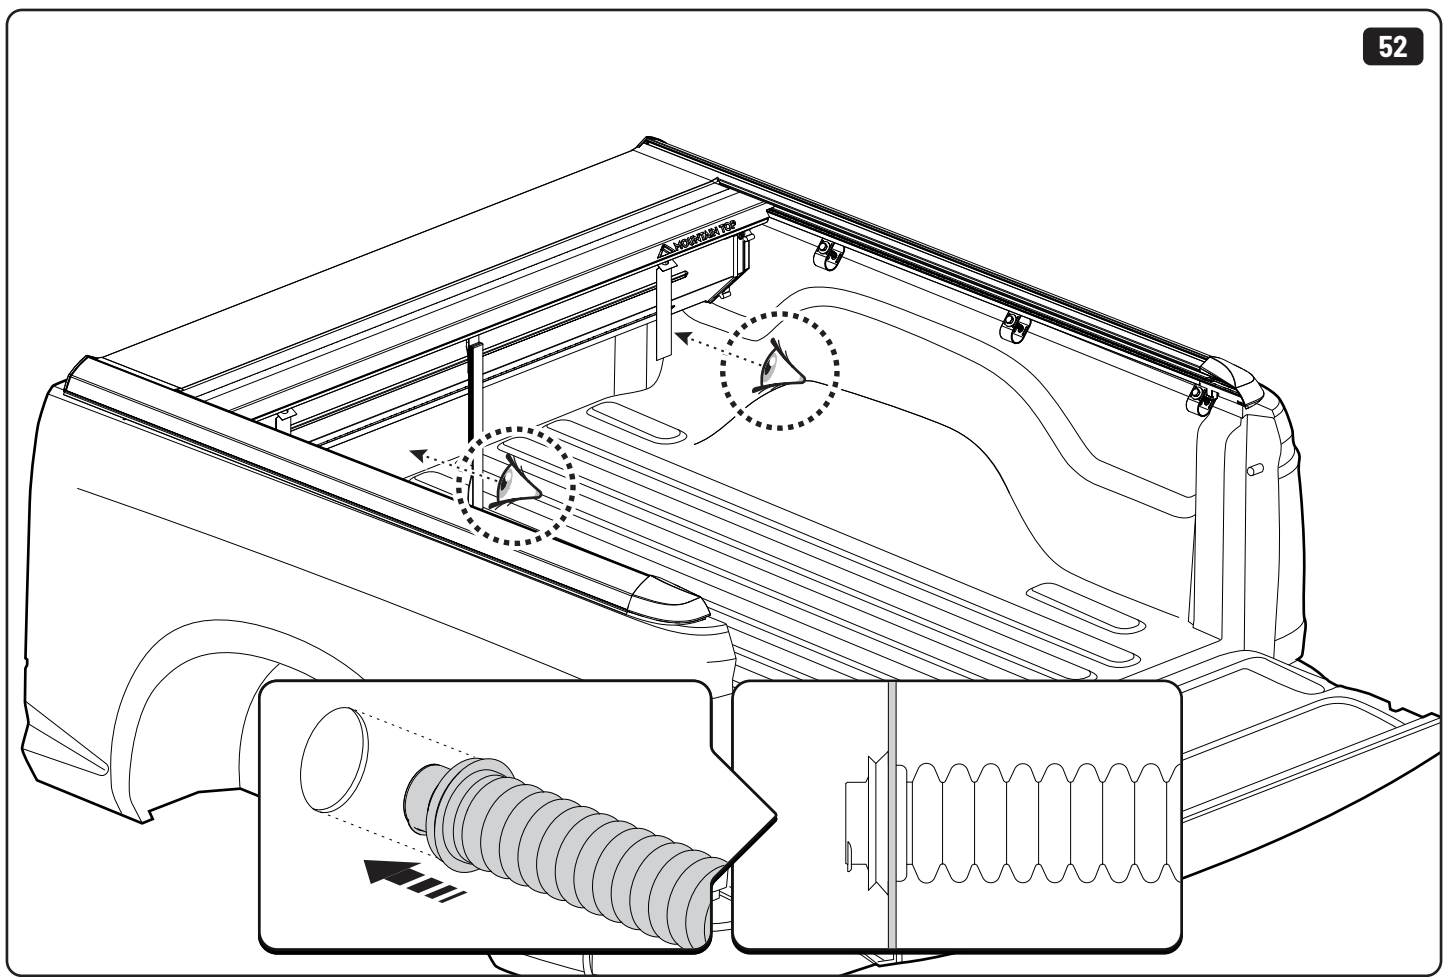

16

17

22

23

x6

EV0m Installation checklist

Steps	Page	Done by
Mounting gliding rail in canister	12	
Holes for drain	16-17	
Width + Cross measurement	23-24	
Tightening the clamp screw	25	
Mounting drain	32	

Customer Service +45 4810 2950 (08:00 - 16:00 CET)
Support info@mountaintop.dk
Website www.mountaintop.dk
Address Pedersholmparken 10, 3600 Frederikssund, Denmark