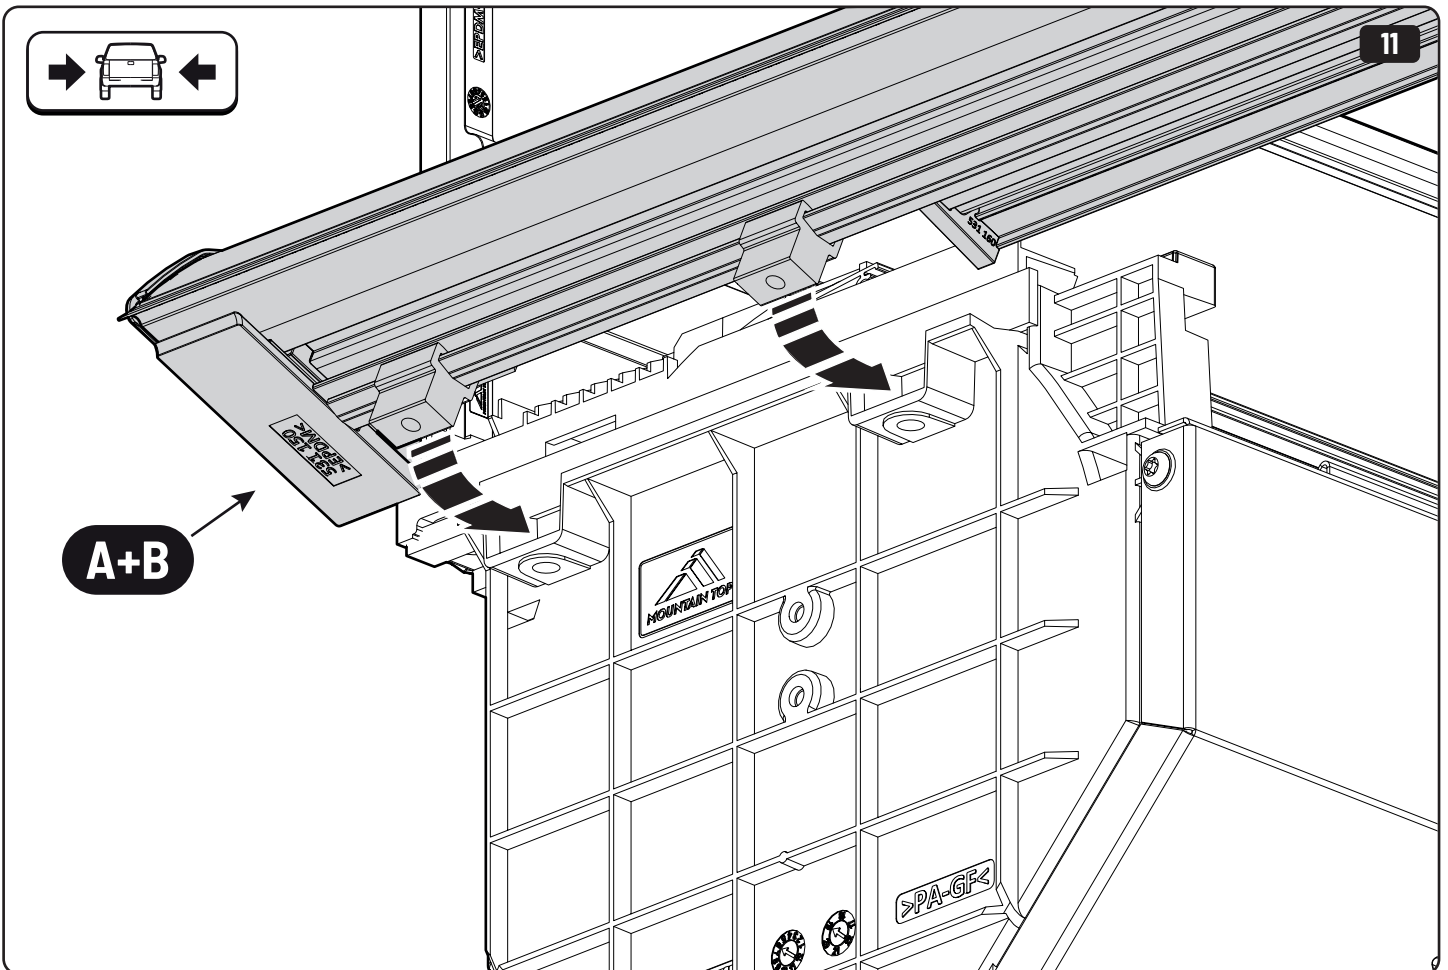

16

17

22

23

x6

EV0m Installation checklist

Steps	Page	Done by
Mounting gliding rail in canister	12	
Holes for drain	16-17	
Width + Cross measurement	23-24	
Tightening the clamp screw	25	
Mounting drain	32	

Customer Service +45 4810 2950 (08:00 - 16:00 CET)
Support info@mountaintop.dk
Website www.mountaintop.dk
Address Pedersholmparken 10, 3600 Frederikssund, Denmark