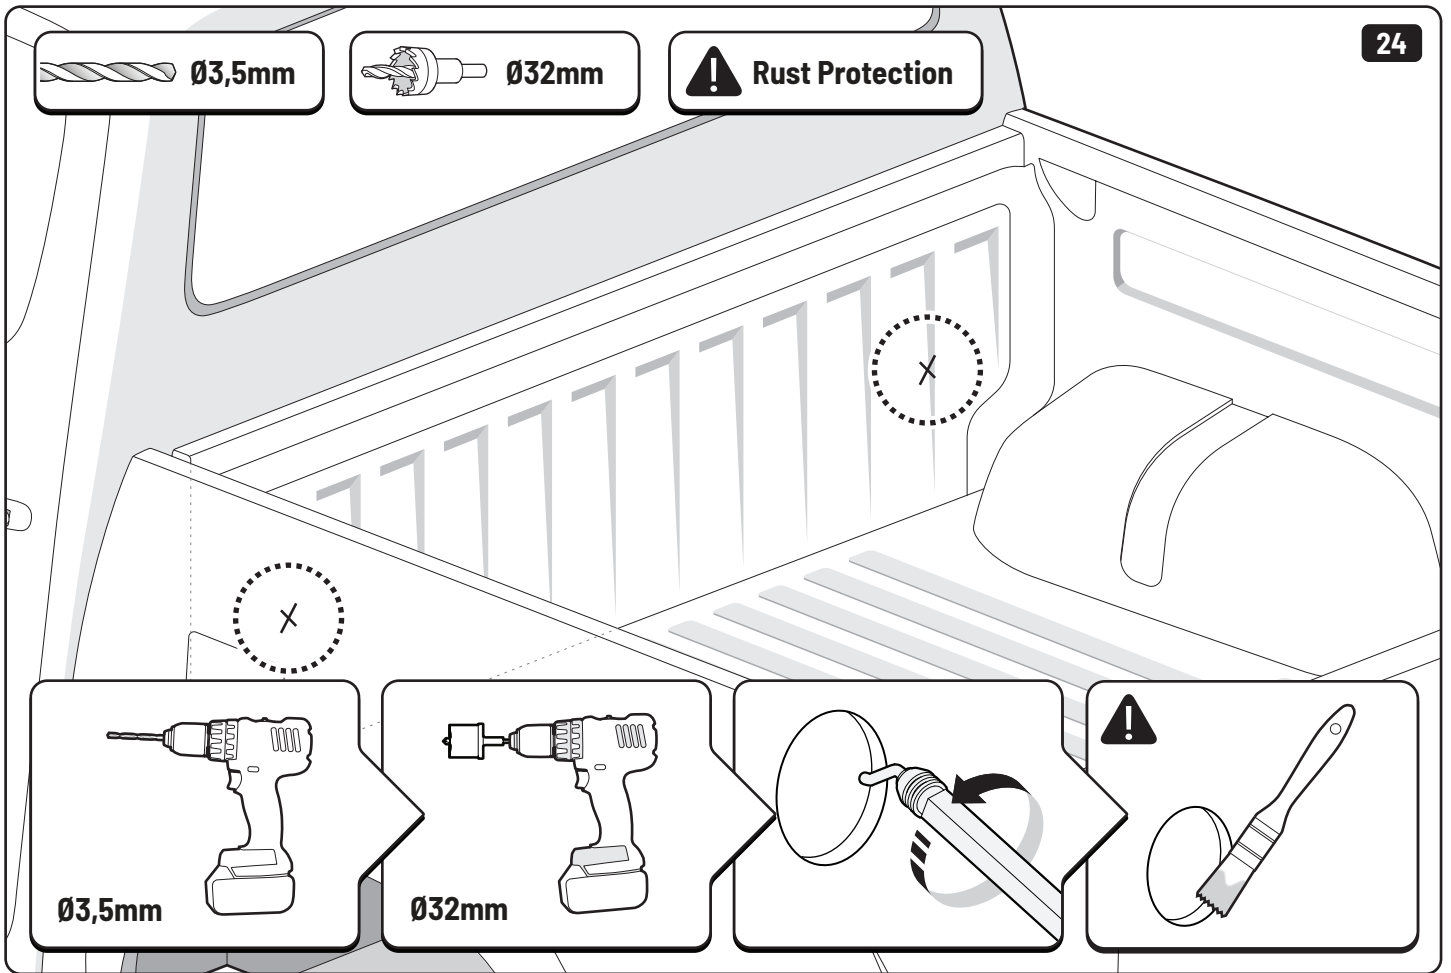

16

17

22

23

x6

EV0m Installation checklist

Steps	Page	Done by
Mounting gliding rail in canister	12	
Holes for drain	16-17	
Width + Cross measurement	23-24	
Tightening the clamp screw	25	
Mounting drain	32	

Customer Service +45 4810 2950 (08:00 - 16:00 CET)
Support info@mountaintop.dk
Website www.mountaintop.dk
Address Pedersholmparken 10, 3600 Frederikssund, Denmark