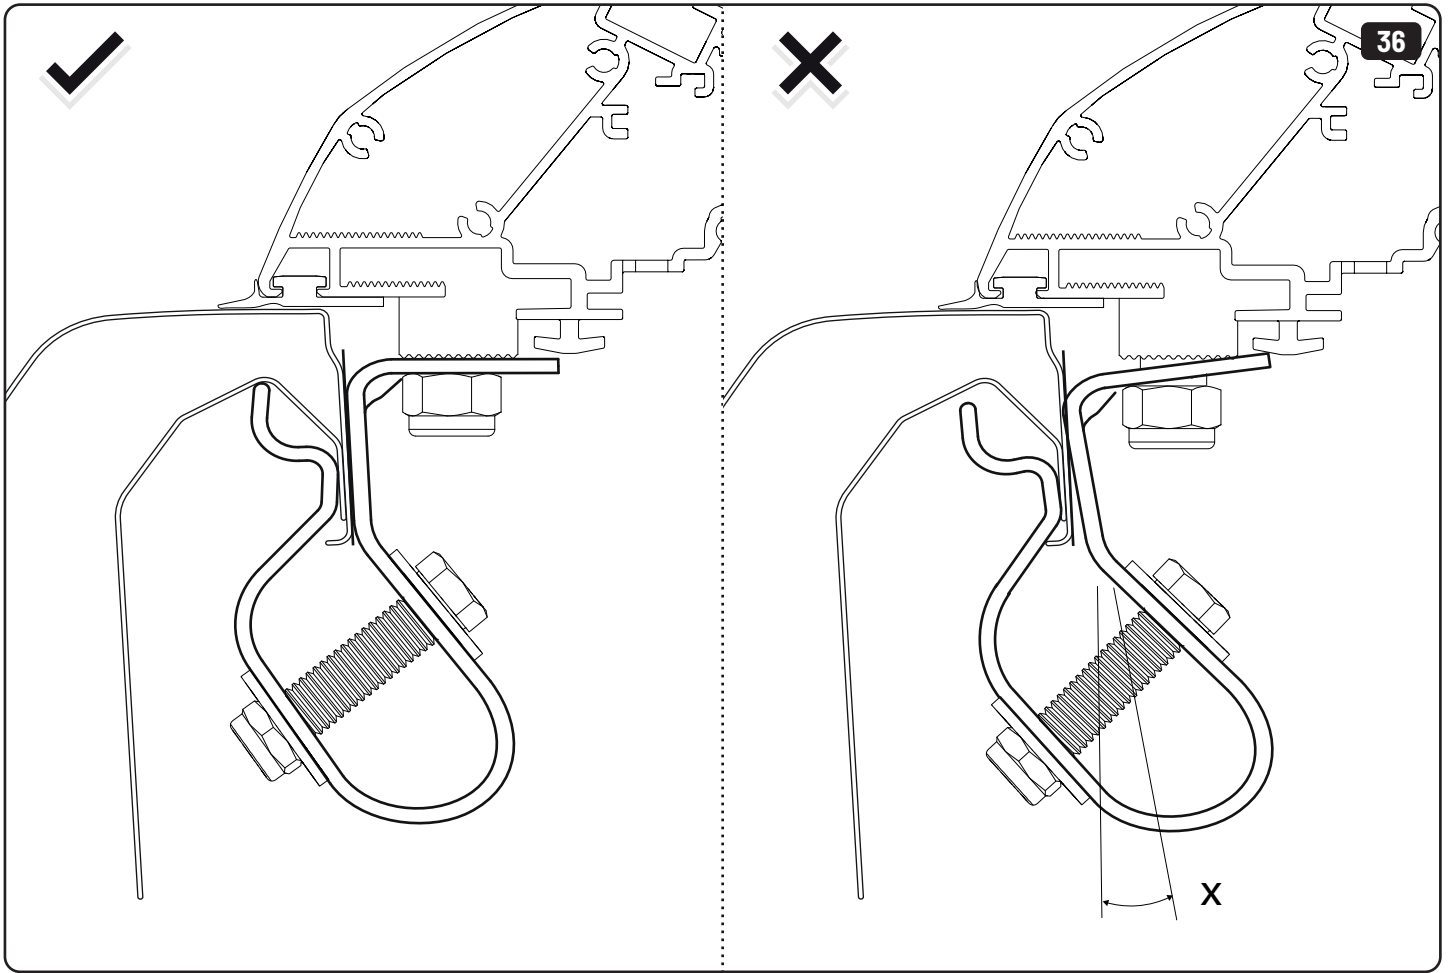

16

17

22

23

x6

EV0m Installation checklist

Steps	Page	Done by
Mounting gliding rail in canister	12	
Holes for drain	16-17	
Width + Cross measurement	23-24	
Tightening the clamp screw	25	
Mounting drain	32	

Customer Service +45 4810 2950 (08:00 - 16:00 CET)
Support info@mountaintop.dk
Website www.mountaintop.dk
Address Pedersholmparken 10, 3600 Frederikssund, Denmark